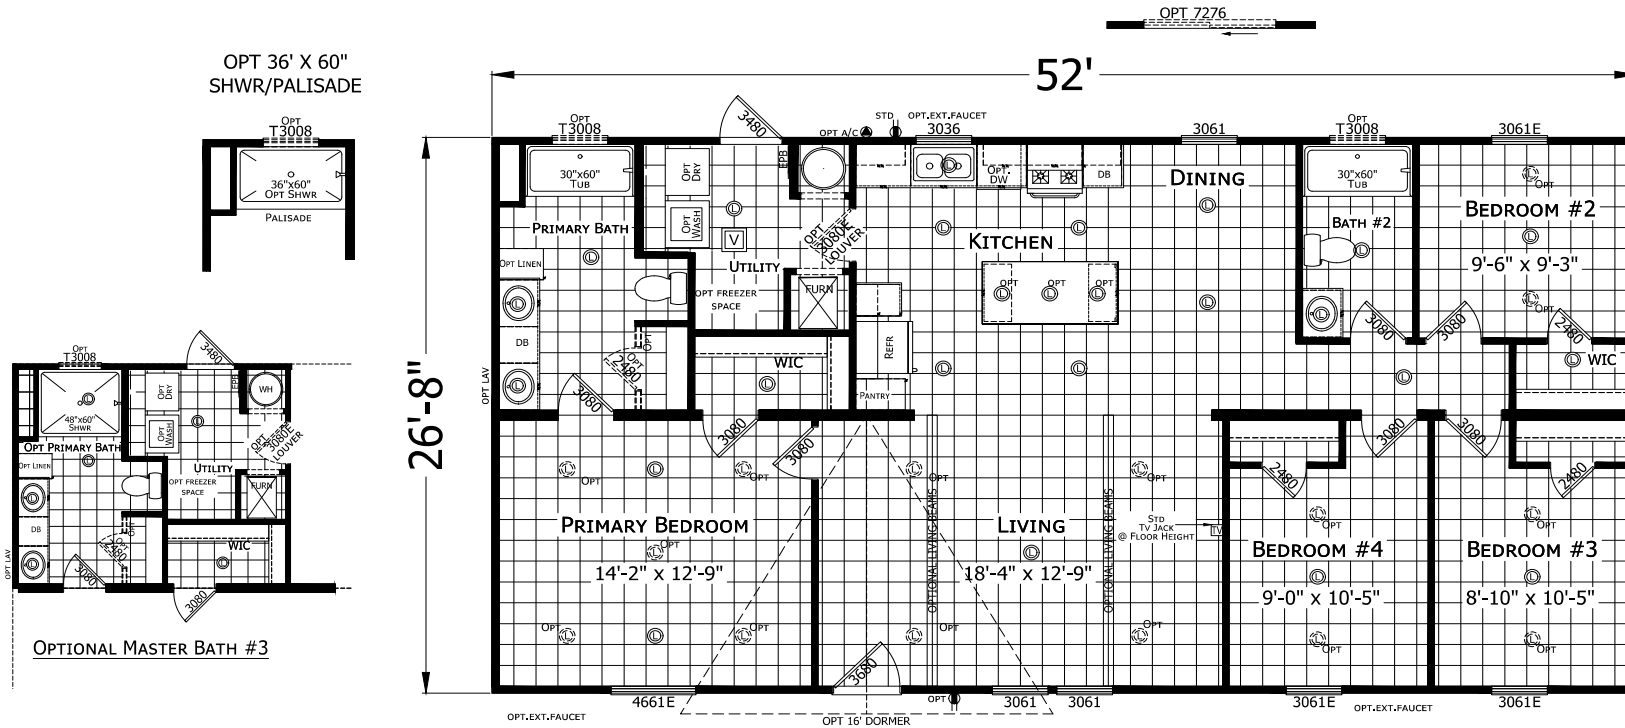

# Murphy

Redman Classic Series - Multi Section

1,387 SQ. FT. (Approximate) 4 Bedroom, 2 Bath

Last Updated: 11-7-25

**CHAMPION HOMES CENTER**  
3401 W. Corsicana Hwy  
Athens, TX 75751

**FactoryExpoDirect.net | 1-800-218-5309**