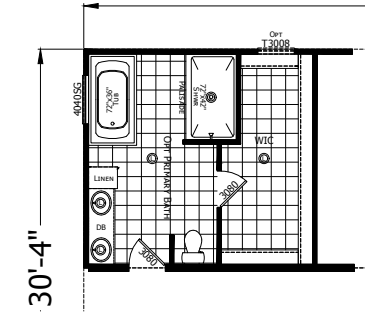

Nannette

Redman New Moon Series - Multi-Section

2,305 SQ. FT. (Approximate) 4 Bedroom, 2 Bath

Last Updated: 1-9-25

OPTIONAL GLAMOUR W/ 72" SHOWER

OPTIONAL GLAMOUR BATH

ALTERNATE KITCHEN & TECH ROOM

OPTIONAL 5TH BEDROOM & 3RD BATH