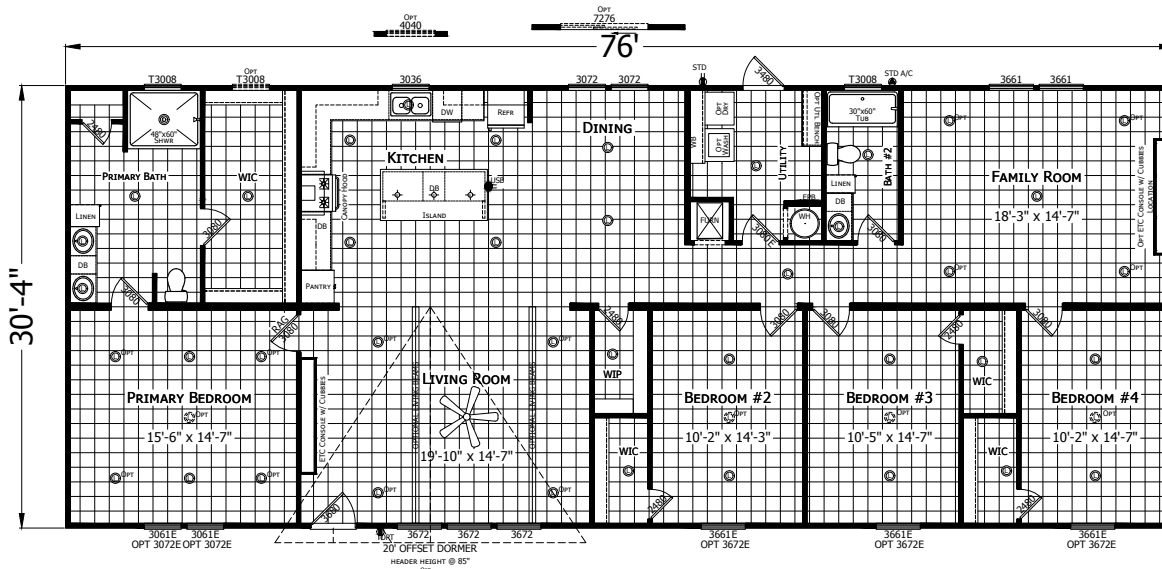

Nannette

Redman New Moon Series - Multi-Section

2,305 SQ. FT. (Approximate) 4 Bedroom, 2 Bath

Last Updated: 1-9-25

OPTIONAL GLAMOUR W/ 72" SHOWER

OPTIONAL GLAMOUR BATH

ALTERNATE KITCHEN & TECH ROOM

OPTIONAL 5TH BEDROOM & 3RD BATH