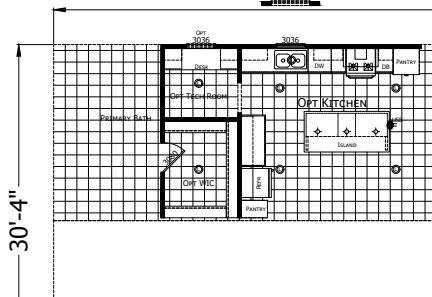

Nannette

Redman New Moon Series - Multi-Section

2,305 SQ. FT. (Approximate) 4 Bedroom, 2 Bath

Last Updated: 1-9-25

OPTIONAL GLAMOUR W/ 72" SHOWER

OPTIONAL GLAMOUR BATH

ALTERNATE KITCHEN & TECH ROOM

OPTIONAL 5TH BEDROOM & 3RD BATH