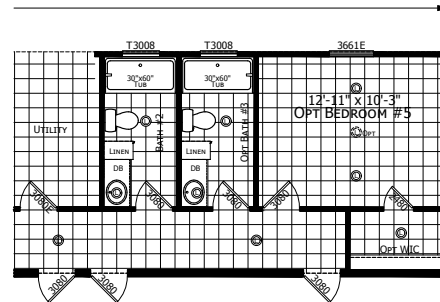

Nannette

Redman New Moon Series - Multi-Section

2,305 SQ. FT. (Approximate) 4 Bedroom, 2 Bath

Last Updated: 1-9-25

OPTIONAL GLAMOUR W/ 72" SHOWER

OPTIONAL GLAMOUR BATH

ALTERNATE KITCHEN & TECH ROOM

OPTIONAL 5TH BEDROOM & 3RD BATH