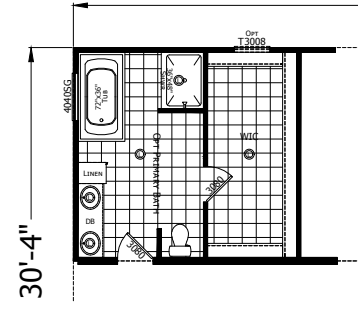

Nannette

Redman New Moon Series - Multi-Section

2,305 SQ. FT. (Approximate) 4 Bedroom, 2 Bath

Last Updated: 1-9-25

OPTIONAL GLAMOUR W/ 72" SHOWER

OPTIONAL GLAMOUR BATH

ALTERNATE KITCHEN & TECH ROOM

OPTIONAL 5TH BEDROOM & 3RD BATH