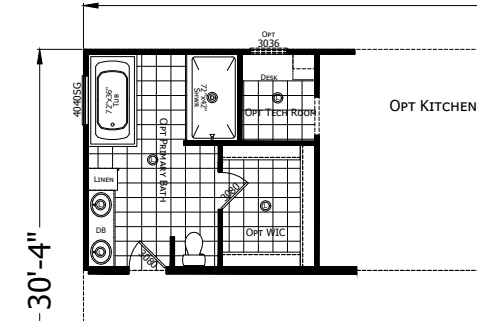

Nannette

Redman New Moon Series - Multi-Section

2,305 SQ. FT. (Approximate) 4 Bedroom, 2 Bath

Last Updated: 1-9-25

OPTIONAL GLAMOUR W/ 72" SHOWER

OPTIONAL GLAMOUR BATH

ALTERNATE KITCHEN & TECH ROOM

OPTIONAL 5TH BEDROOM & 3RD BATH