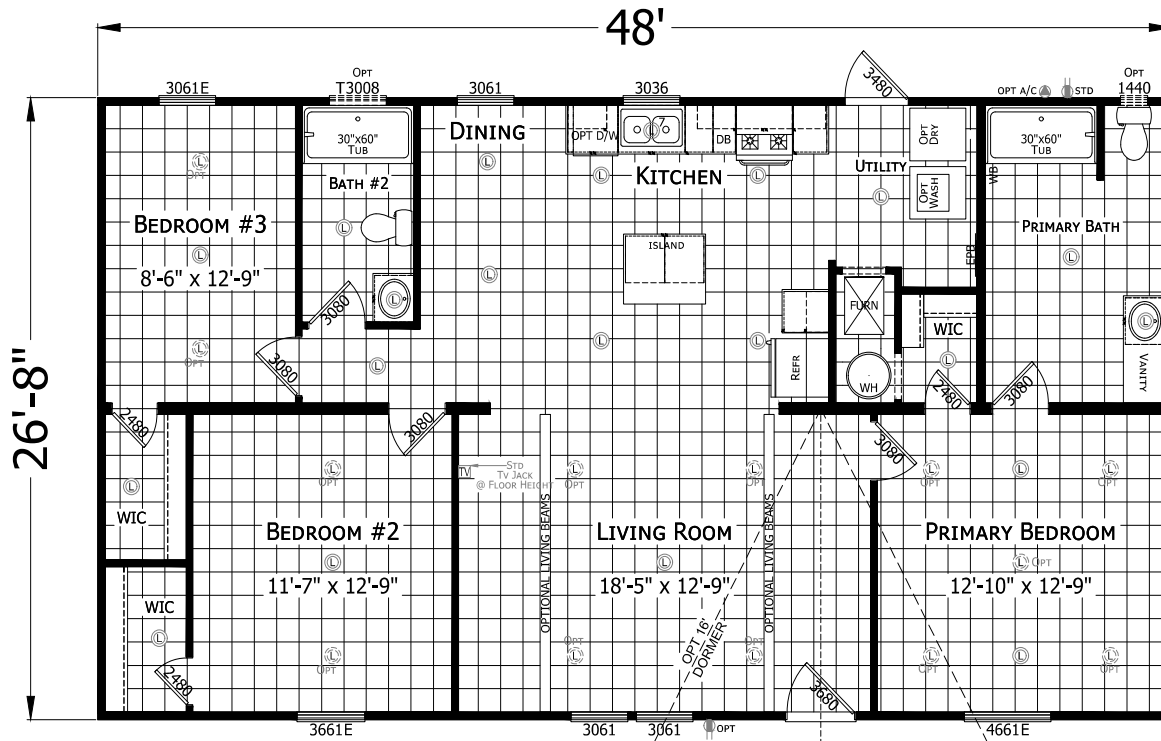

Natalia

Redman Classic Series - Multi Section

1,280 SQ. FT. (Approximate) 3 Bedroom, 2 Bath

Last Updated: 11-7-25

CHAMPION HOMES CENTER
 3401 W. Corsicana Hwy
 Athens, TX 75751

FactoryExpoDirect.net | 1-800-218-5309