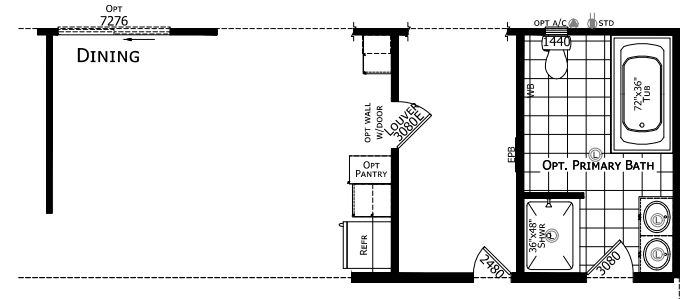

Natalia

Redman Classic Series - Multi Section

1,280 SQ. FT. (Approximate) 3 Bedroom, 2 Bath

Last Updated: 11-7-25

CHAMPION HOMES CENTER
 3401 W. Corsicana Hwy
 Athens, TX 75751

FactoryExpoDirect.net | 1-800-218-5309