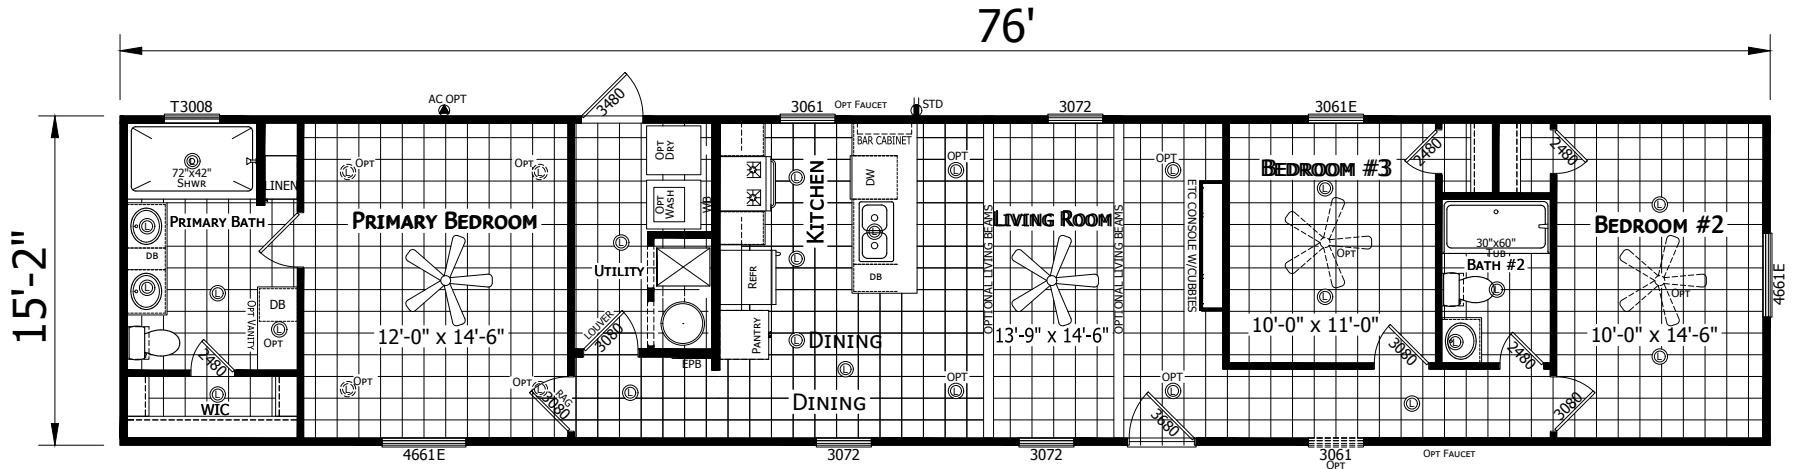

Nederland

Homestead Series - Single Section

1,153 SQ. FT. (Approximate) 3 Bedroom, 2 Bath

Last Updated: 10-7-25

CHAMPION HOMES CENTER
 3401 W. Corsicana Hwy
 Athens, TX 75751

FactoryExpoDirect.net | 1-800-218-5309