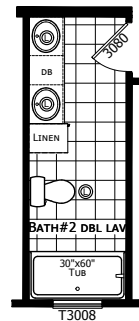

Needmore

Redman New Moon Series - Multi-Section

1,456 SQ. FT. (Approximate) 3 Bedroom, 2 Bath

Last Updated: 1-9-25

CHAMPION HOMES CENTER
3401 W. Corsicana Hwy
Athens, TX 75751

FactoryExpoDirect.net | 1-800-218-5309