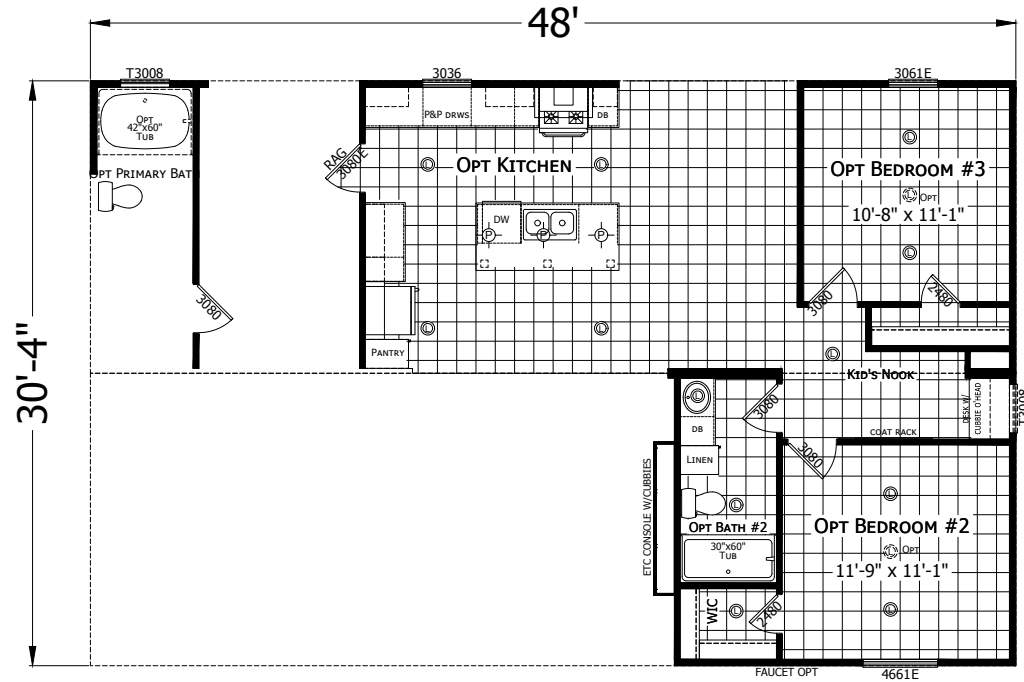

Needmore

Redman New Moon Series - Multi-Section

1,456 SQ. FT. (Approximate) 3 Bedroom, 2 Bath

Last Updated: 1-9-25

CHAMPION HOMES CENTER
3401 W. Corsicana Hwy
Athens, TX 75751

FactoryExpoDirect.net | 1-800-218-5309