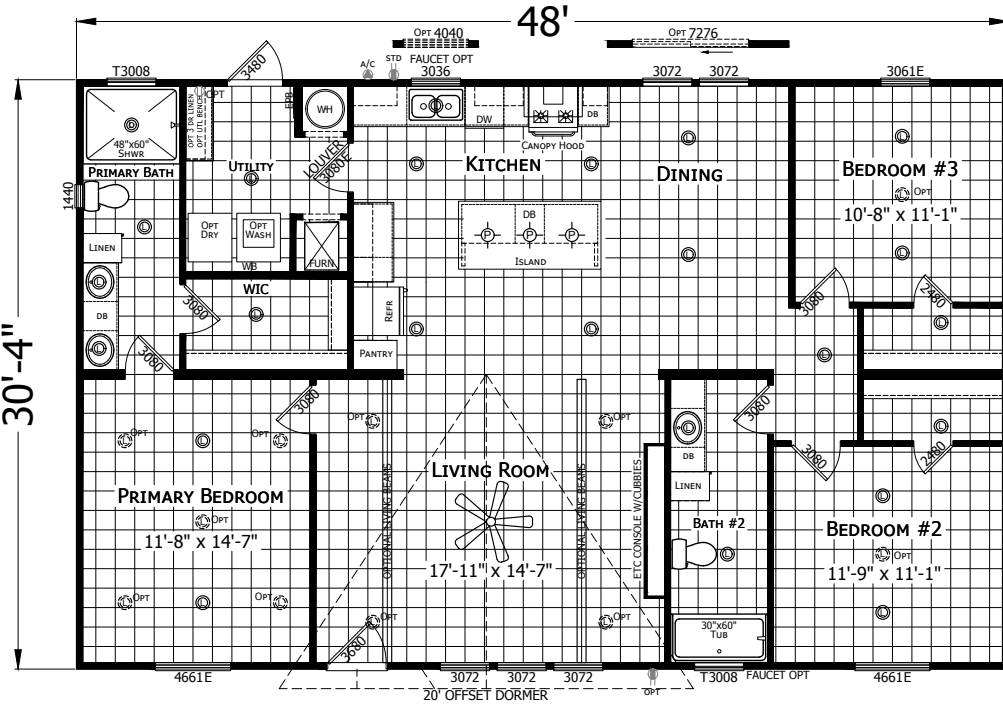

Needmore

Redman New Moon Series - Multi-Section

1,456 SQ. FT. (Approximate) 3 Bedroom, 2 Bath

Last Updated: 1-9-25

CHAMPION HOMES CENTER
3401 W. Corsicana Hwy
Athens, TX 75751

FactoryExpoDirect.net | 1-800-218-5309