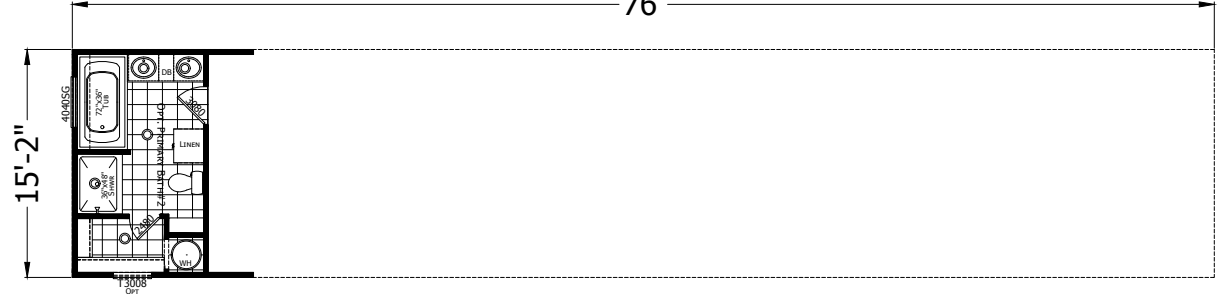

# Orange Grove

Redman New Moon Series - Single Section

1153 SQ. FT. (Approximate) 3 Bedroom, 2 Bath

Last Updated: 1-14-25

**CHAMPION HOMES CENTER**  
3401 W. Corsicana Hwy  
Athens, TX 75751

**FactoryExpoDirect.net | 1-800-218-5309**