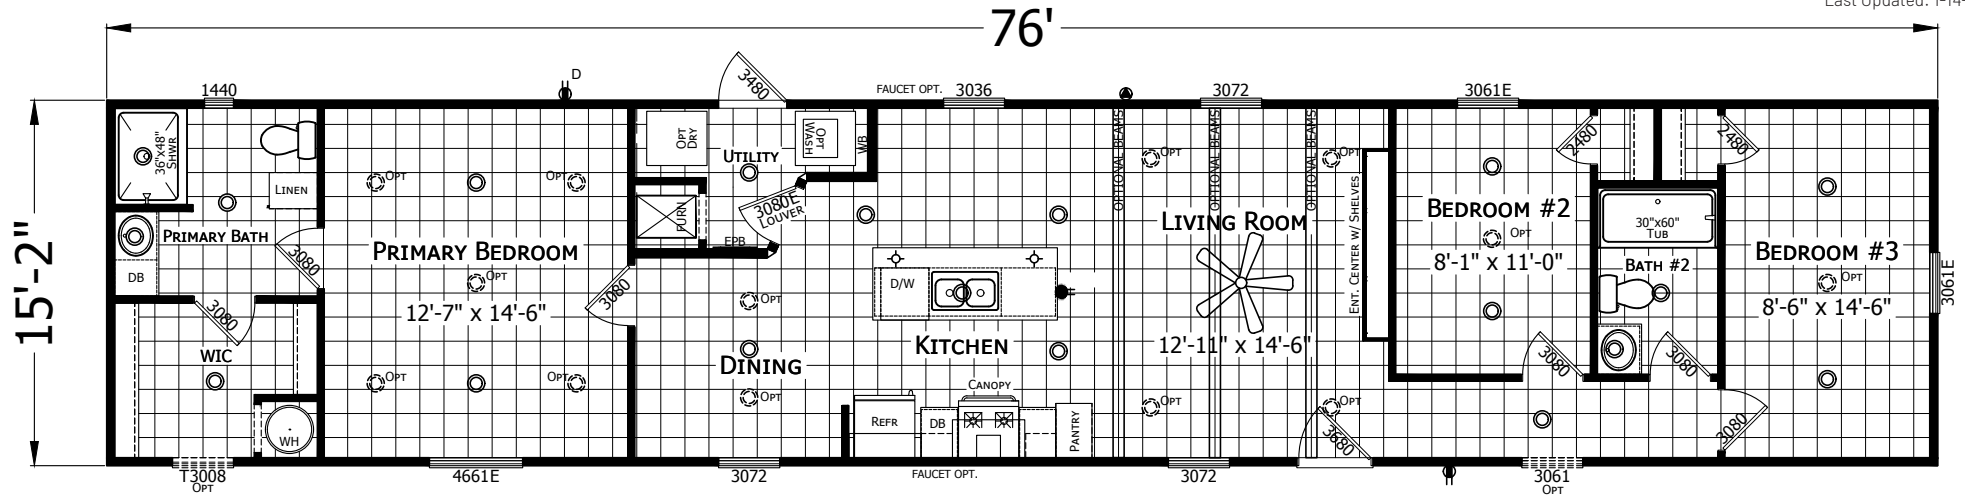

# Orange Grove

Redman New Moon Series - Single Section

1153 SQ. FT. (Approximate) 3 Bedroom, 2 Bath

Last Updated: 1-14-25

**CHAMPION HOMES CENTER**  
3401 W. Corsicana Hwy  
Athens, TX 75751

**FactoryExpoDirect.net | 1-800-218-5309**