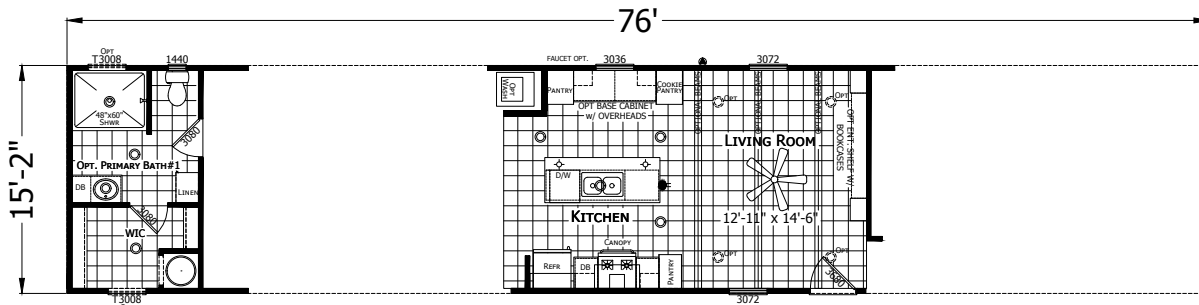

# Orange Grove

Redman New Moon Series - Single Section

1153 SQ. FT. (Approximate) 3 Bedroom, 2 Bath

Last Updated: 1-14-25

**CHAMPION HOMES CENTER**  
3401 W. Corsicana Hwy  
Athens, TX 75751

**FactoryExpoDirect.net | 1-800-218-5309**