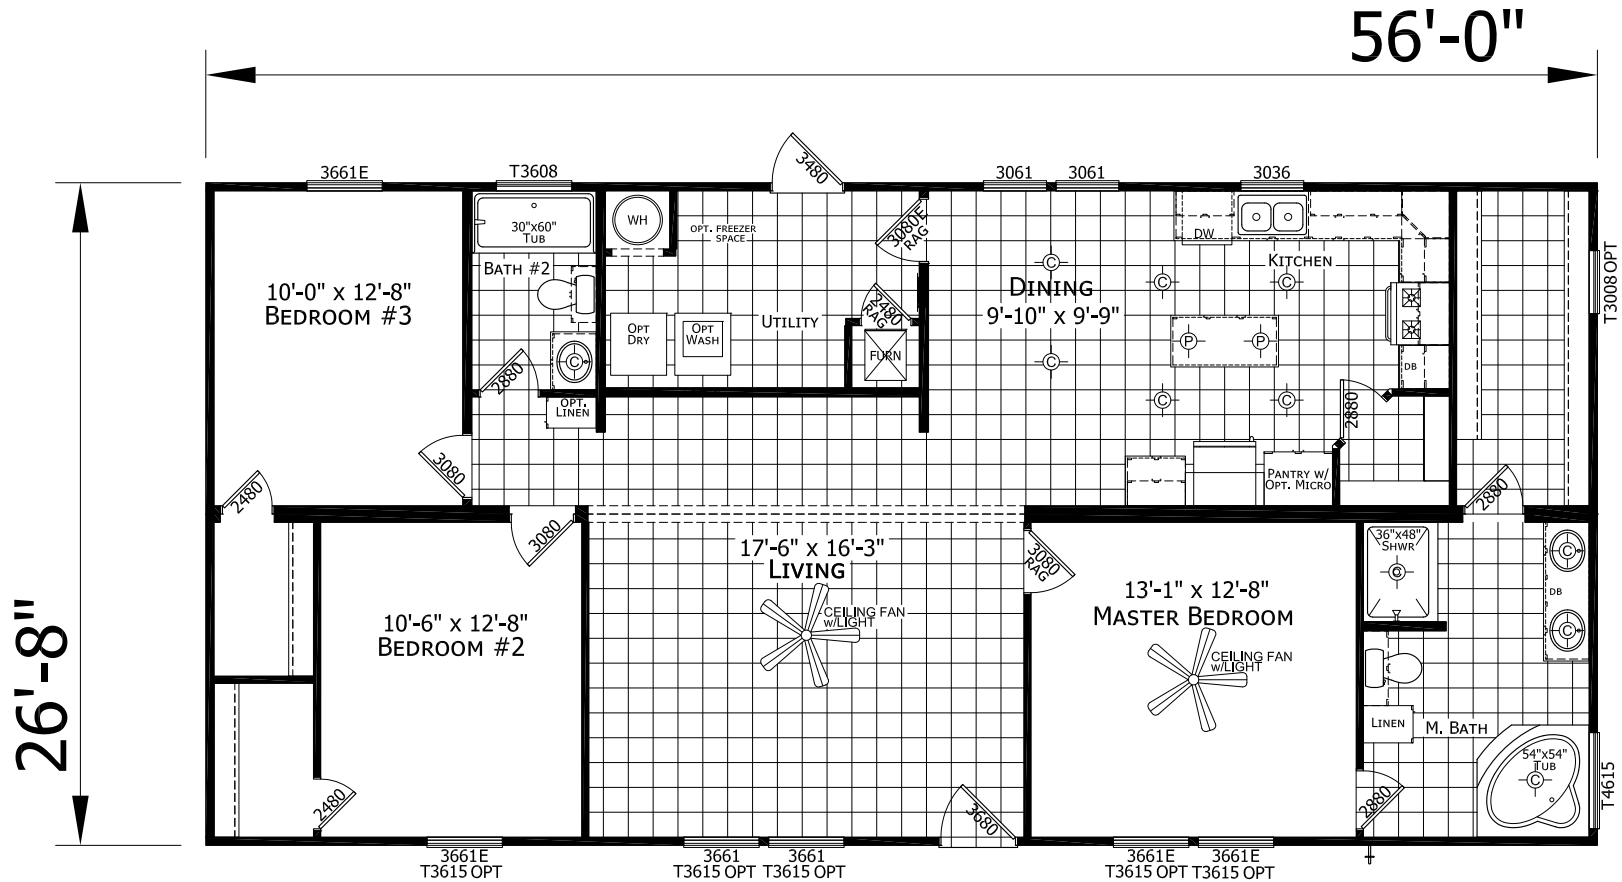

Pandale

Innovation Series - Multi Section

1,493 SQ. FT. (Approximate) 3 Bedrooms, 2 Baths

Last Updated: 8-16-21

FACTORY EXPO HOME CENTERS
 3401 W. Corsicana Hwy
 Athens, Texas 75751

FactoryExpoDirect.net | 1-800-218-5309