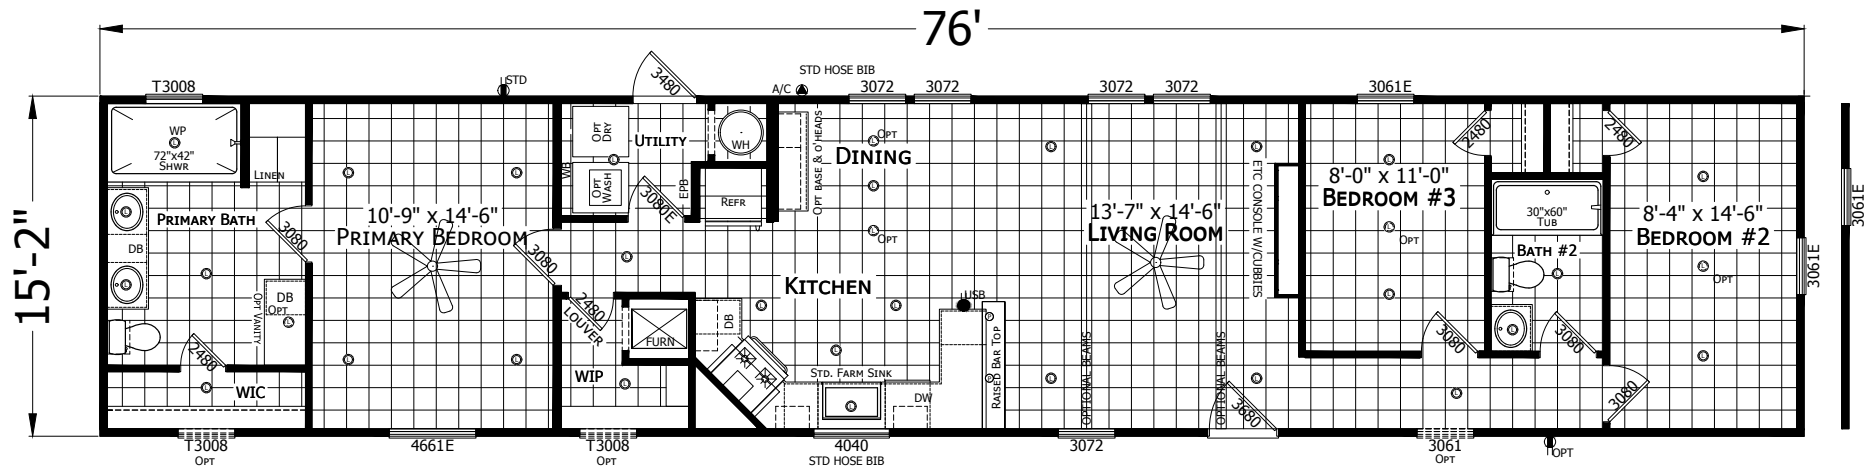

# Pearland

Homestead Series - Single Section

1,153 SQ. FT. (Approximate) 3 Bedroom, 2 Bath

Last Updated: 10-7-25

**CHAMPION HOMES CENTER**  
3401 W. Corsicana Hwy  
Athens, TX 75751

**FactoryExpoDirect.net | 1-800-218-5309**