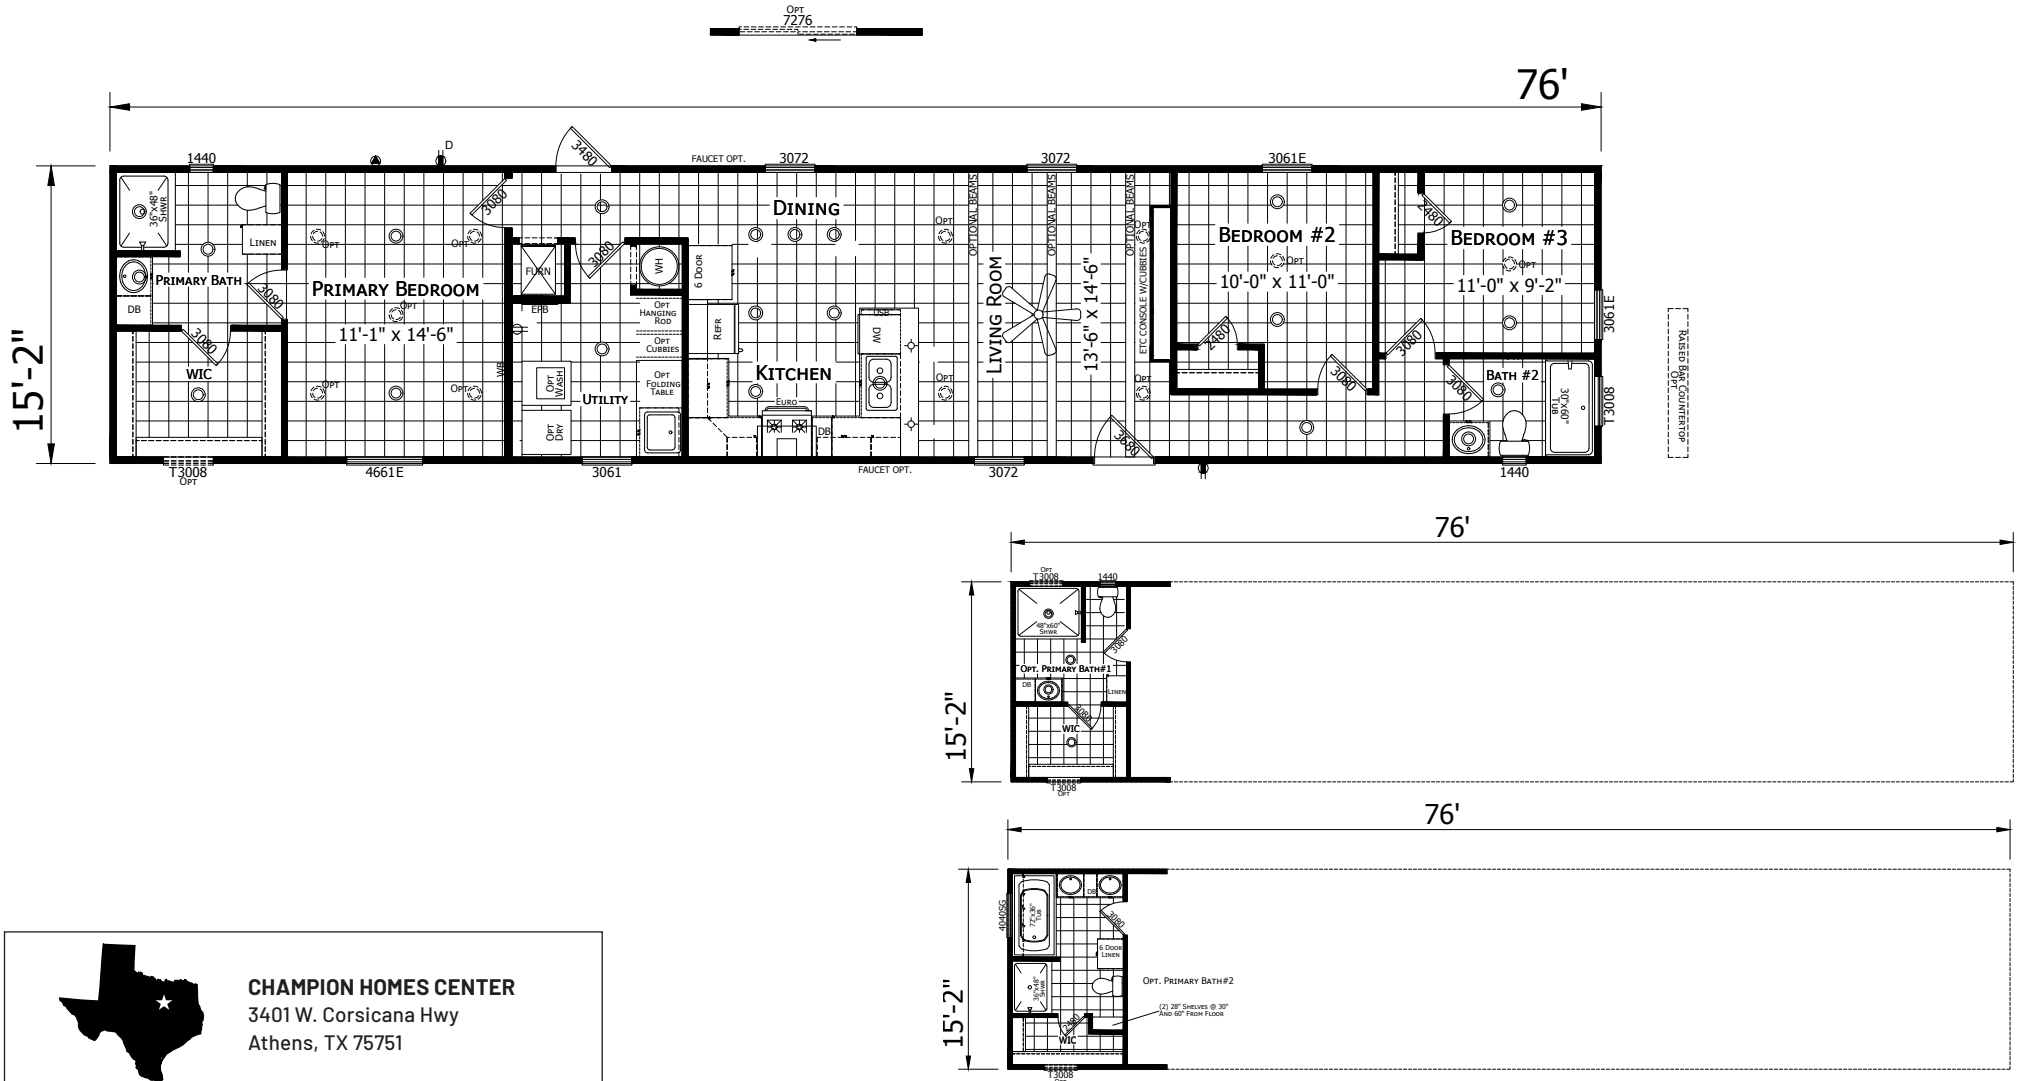

Raven

Redman New Moon Series - Single Section

1152 SQ. FT. (Approximate) 3 Bedroom, 2 Bath

Last Updated: 1-14-25

CHAMPION HOMES CENTER
 3401 W. Corsicana Hwy
 Athens, TX 75751

FactoryExpoDirect.net | 1-800-218-5309