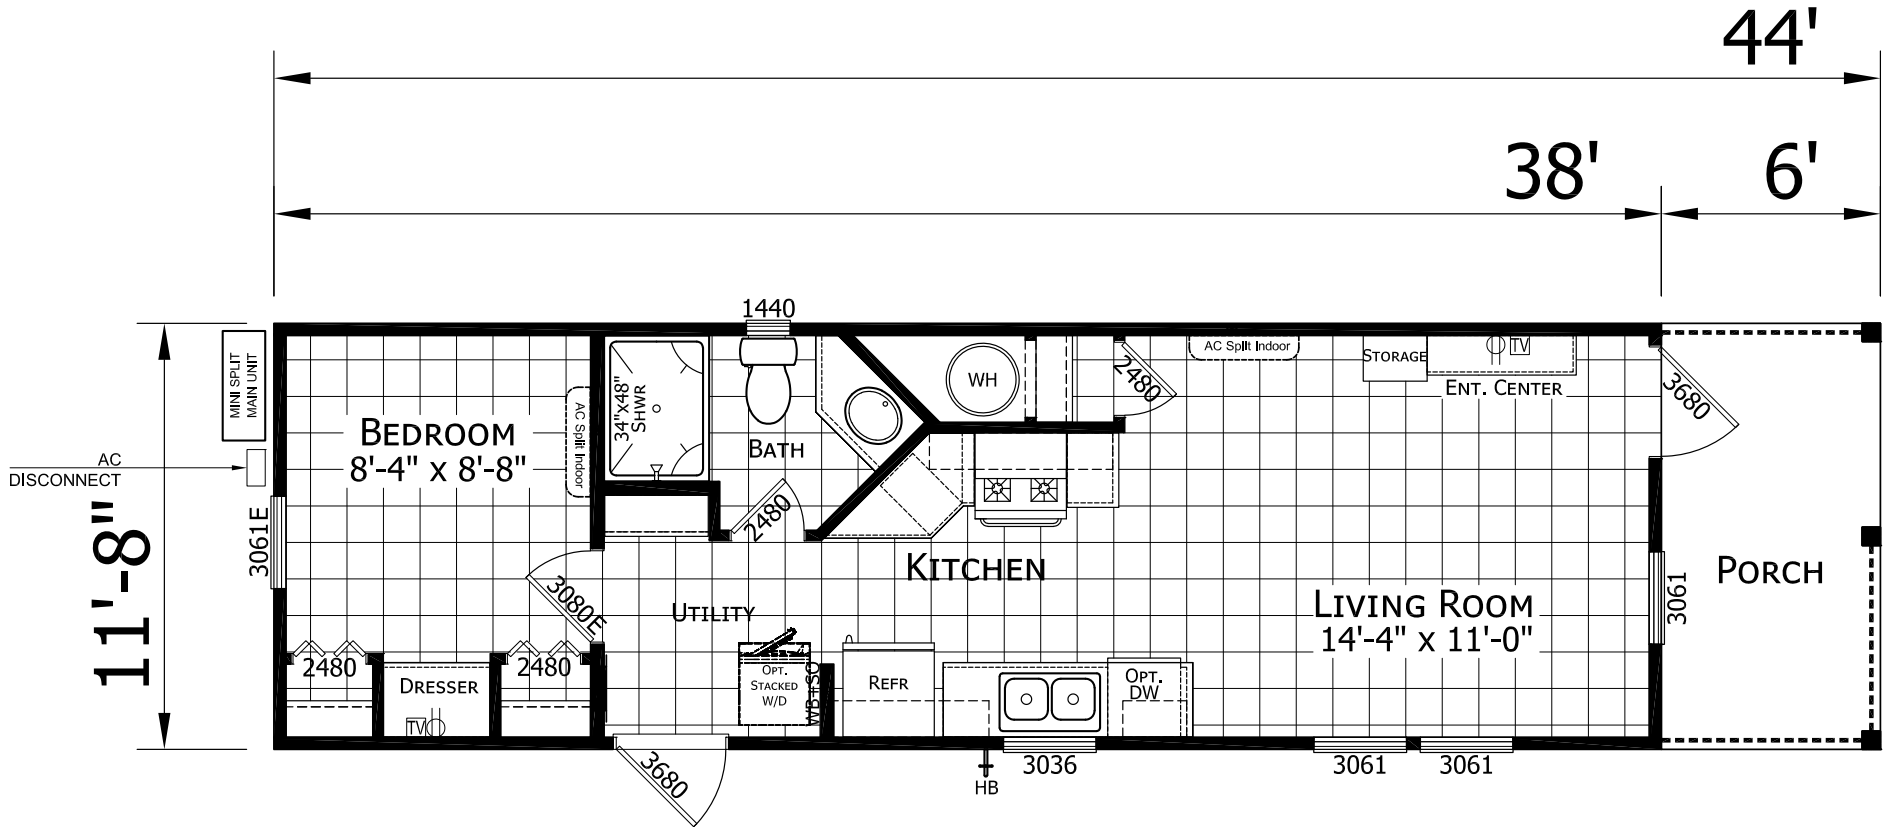

Renne

Compact Cabins Series

443 SQ. FT. (Approximate) 1 Bedroom, 1 Bath

Last Updated: 6-6-25

CHAMPION HOMES CENTER
3401 W. Corsicana Hwy
Athens, Texas 75751

FactoryExpoDirect.net | 1-800-218-5309

IMPORTANT: Champion Homes reserves the right to modify, cancel or substitute products or features of this event at any time without prior notice or obligation. Pictures and other promotional materials are representative and may depict or contain floor plans, square footages, elevations, options, upgrades, extra design features, decorations, floor coverings, specialty light fixtures, custom paint and wall coverings, window treatments, landscaping, sound and alarm systems, furnishings, appliances, and other designer/decorator features and amenities that are not included as part of the home and/or may not be available at all locations. Home, pricing and community information is subject to change, and homes to prior sale, at any time without notice or obligation. ©2020 Champion Homes. All rights reserved.