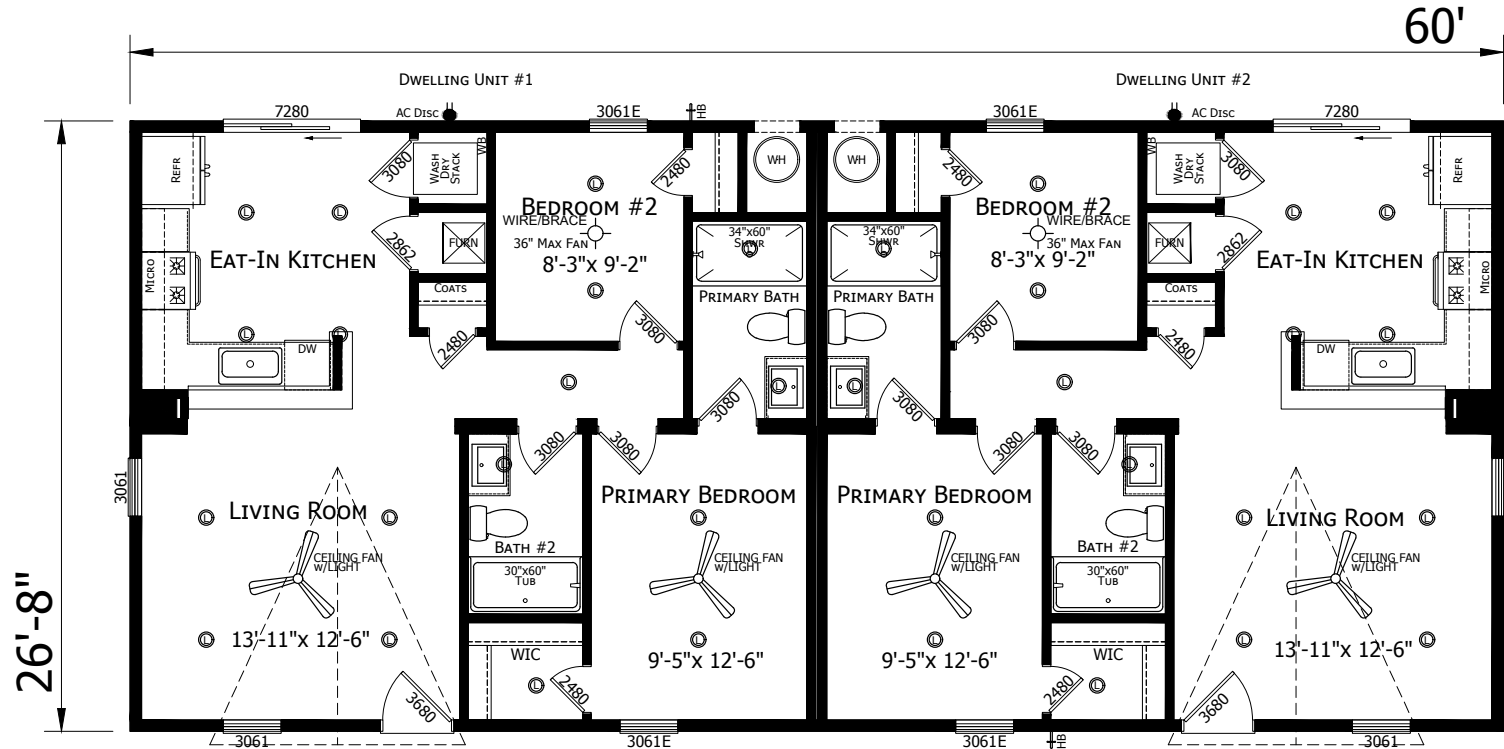

# Romayor (Duplex)

Innovation Series - Multi Section

1,600 SQ. FT. (Approximate) 4 Bedroom, 4 Bath

Last Updated: 5-14-26

\* LINO T/O \*

**CHAMPION HOMES CENTER**  
3401 W. Corsicana Hwy  
Athens, Texas 75751