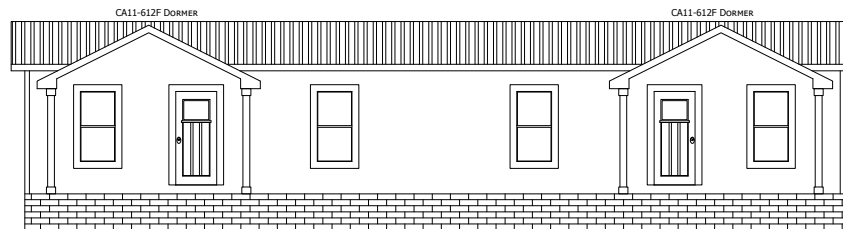

# Romayor (Duplex)

Innovation Series - Multi Section

1,600 SQ. FT. (Approximate) 4 Bedroom, 4 Bath

Last Updated: 5-14-26

\* LINO T/O \*

**CHAMPION HOMES CENTER**  
3401 W. Corsicana Hwy  
Athens, Texas 75751