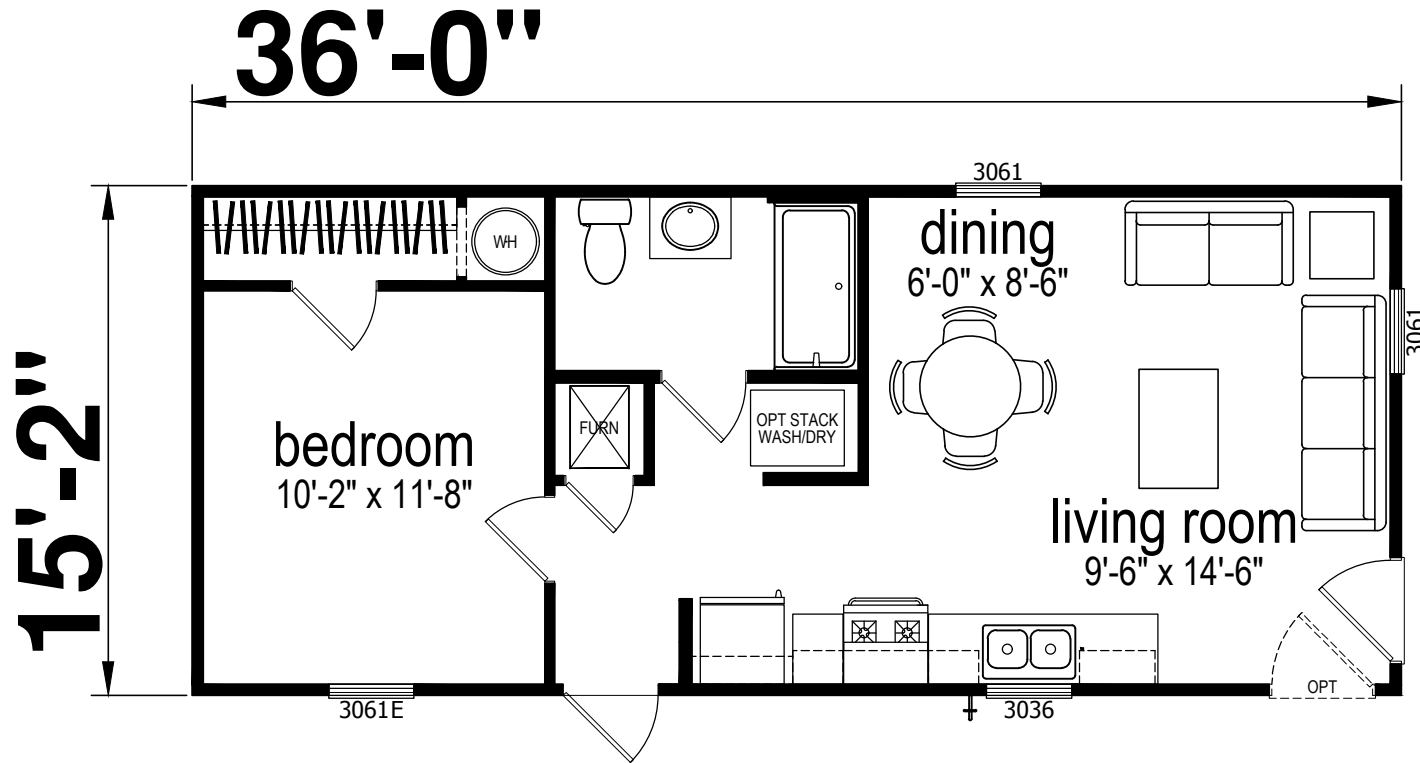

Russell

Prime Series

546 SQ. FT. (Approximate) 1 Bedroom, 1 Bath

Last Updated: 6-9-26

CHAMPION HOMES CENTER
3401 W. Corsicana Hwy
Athens, Texas 75751

FactoryExpoDirect.net | 1-800-218-5309

IMPORTANT: Champion Homes Center reserves the right to modify, cancel or substitute products or features of this event at any time without prior notice or obligation. Pictures and other promotional materials are representative and may depict or contain floor plans, square footages, elevations, options, upgrades, extra design features, decorations, floor coverings, specialty light fixtures, custom paint and wall coverings, window treatments, landscaping, sound and alarm systems, furnishings, appliances, and other designer/decorator features and amenities that are not included as part of the home and/or may not be available at all locations. Home, pricing and community information is subject to change, and homes to prior sale, at any time without notice or obligation. ©2023 Champion Homes Center. All rights reserved.