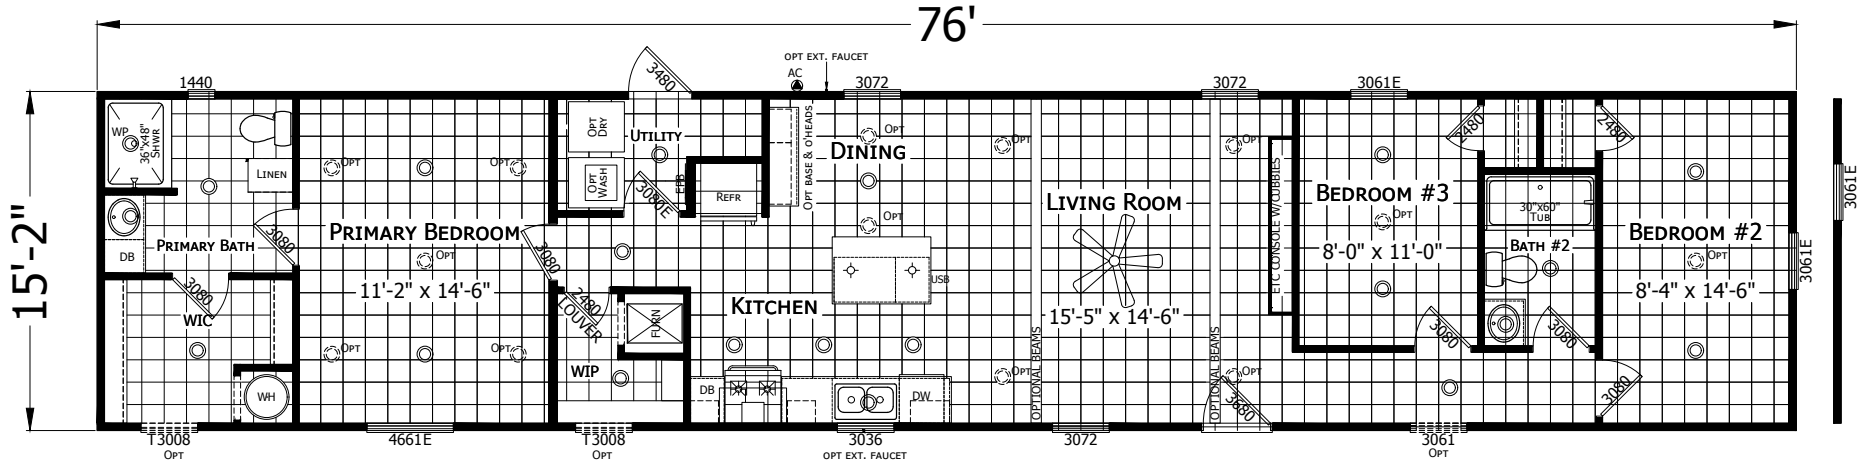

Sabine

Redman New Moon Series - Single Section

1153 SQ. FT. (Approximate) 3 Bedroom, 2 Bath

Last Updated: 1-14-25

CHAMPION HOMES CENTER
 3401 W. Corsicana Hwy
 Athens, TX 75751

FactoryExpoDirect.net | 1-800-218-5309