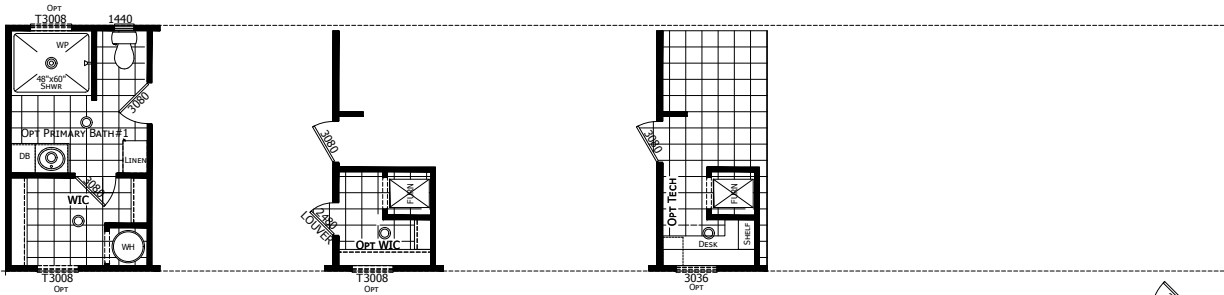

Sabine

Redman New Moon Series - Single Section

1153 SQ. FT. (Approximate) 3 Bedroom, 2 Bath

Last Updated: 1-14-25

CHAMPION HOMES CENTER
 3401 W. Corsicana Hwy
 Athens, TX 75751

FactoryExpoDirect.net | 1-800-218-5309