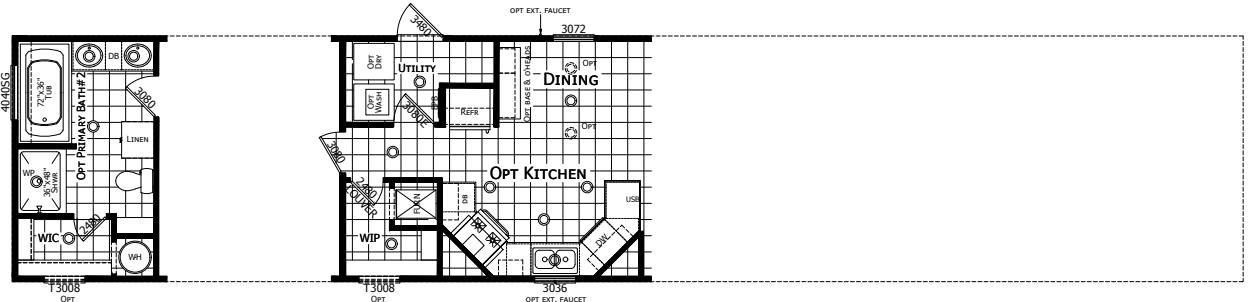

Sabine

Redman New Moon Series - Single Section

1153 SQ. FT. (Approximate) 3 Bedroom, 2 Bath

Last Updated: 1-14-25

CHAMPION HOMES CENTER
 3401 W. Corsicana Hwy
 Athens, TX 75751

FactoryExpoDirect.net | 1-800-218-5309