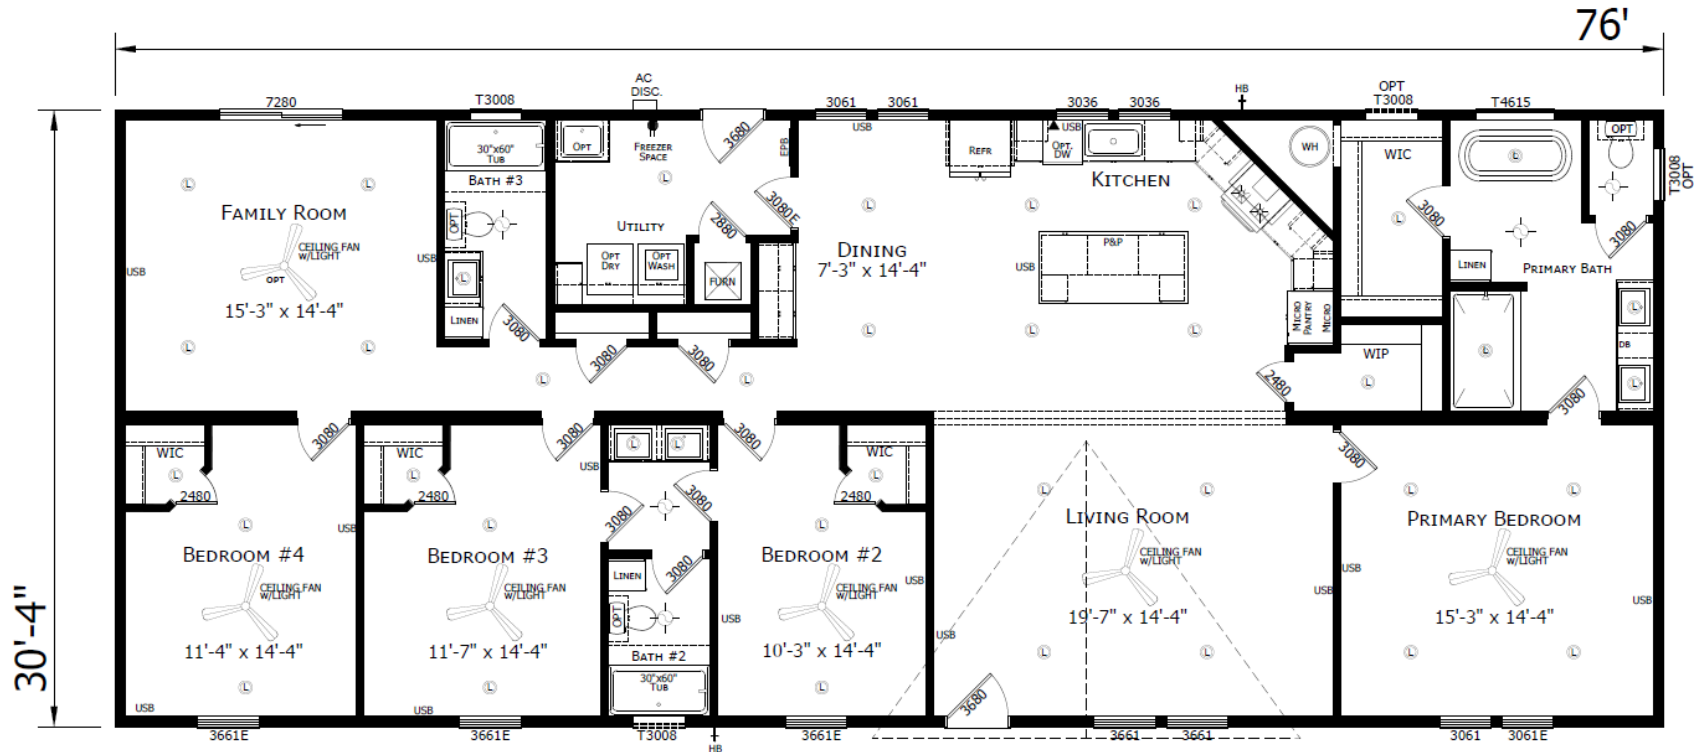

Salida

Innovation Series - Multi Section

2,305 SQ. FT. (Approximate) 4 Bedroom, 3 Bath

Last Updated: 4-9-26

CHAMPION HOMES CENTER
3401 W. Corsicana Hwy
Athens, Texas 75751

FactoryExpoDirect.net | 1-800-218-5309