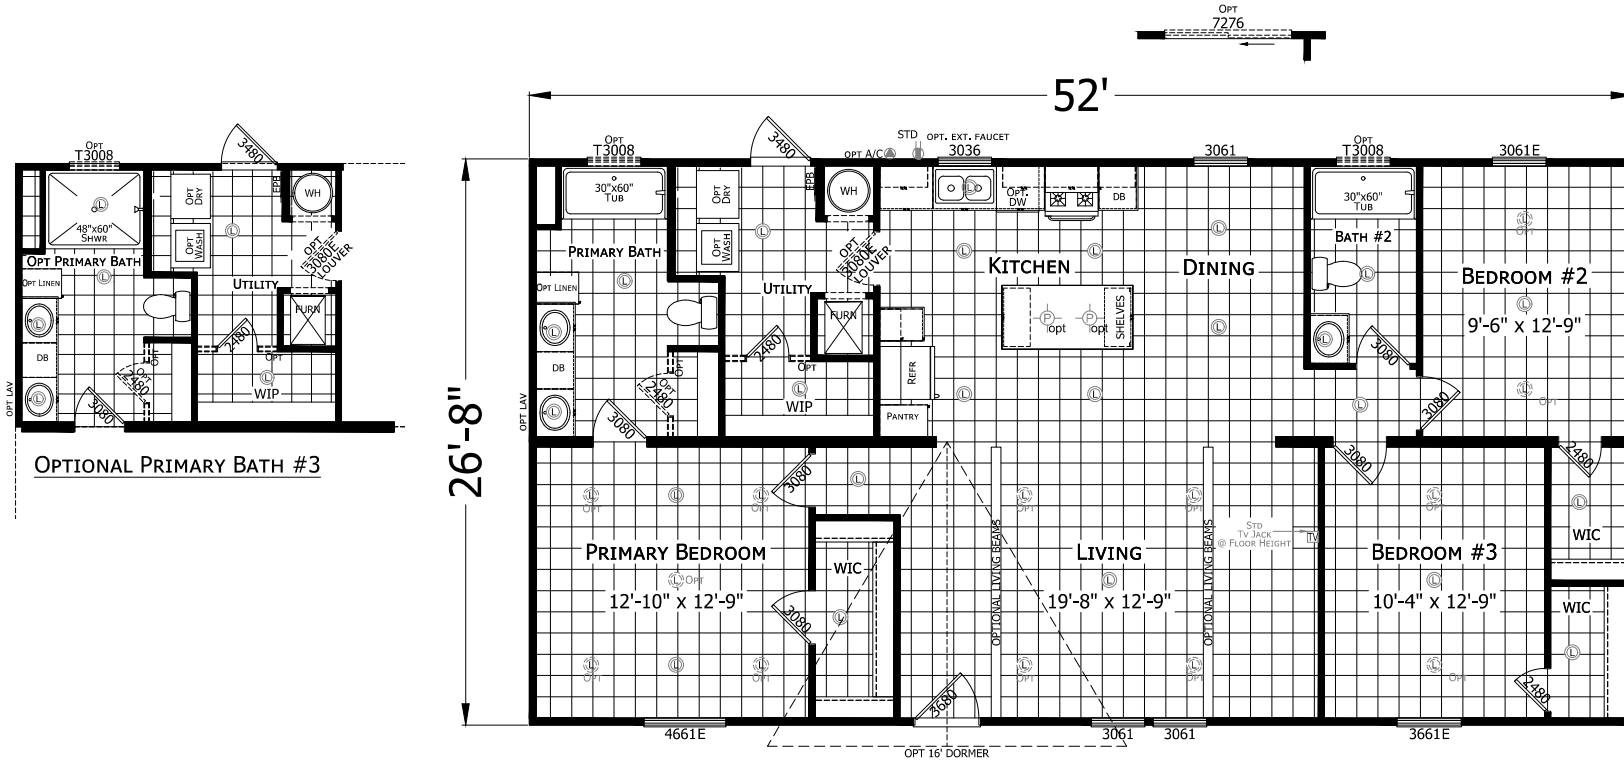

San Saba

Redman Classic Series - Multi Section

1,387 SQ. FT. (Approximate) 3 Bedroom, 2 Bath

Last Updated: 11-7-25

CHAMPION HOMES CENTER
 3401 W. Corsicana Hwy
 Athens, TX 75751

FactoryExpoDirect.net | 1-800-218-5309