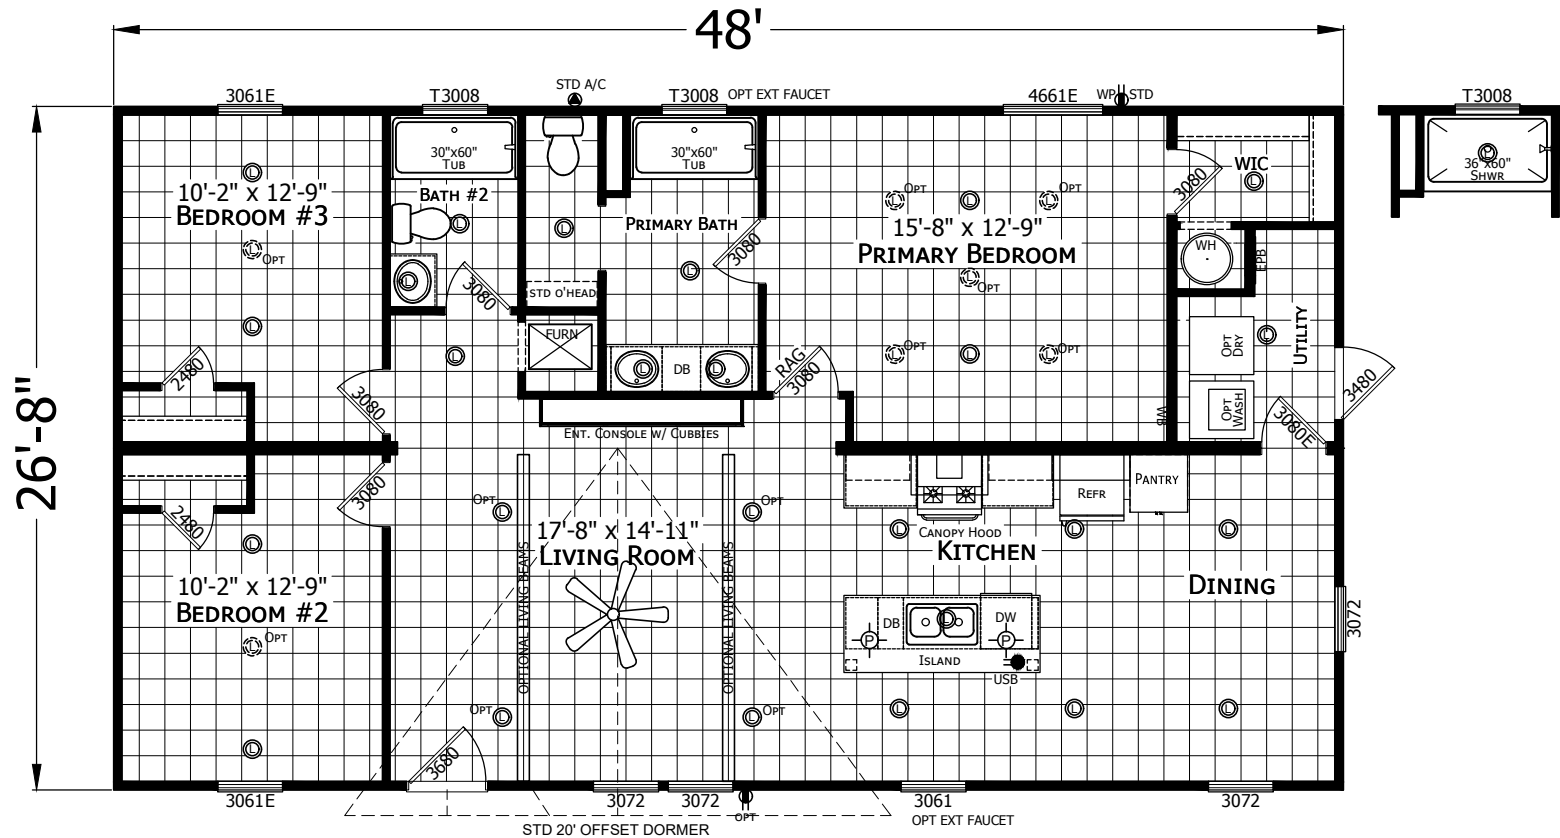

Skylee

Redman New Moon Series - Multi-Section

1280 SQ. FT. (Approximate) 3 Bedroom, 2 Bath

Last Updated: 4-9-25

CHAMPION HOMES CENTER
3401 W. Corsicana Hwy
Athens, TX 75751

FactoryExpoDirect.net | 1-800-218-5309