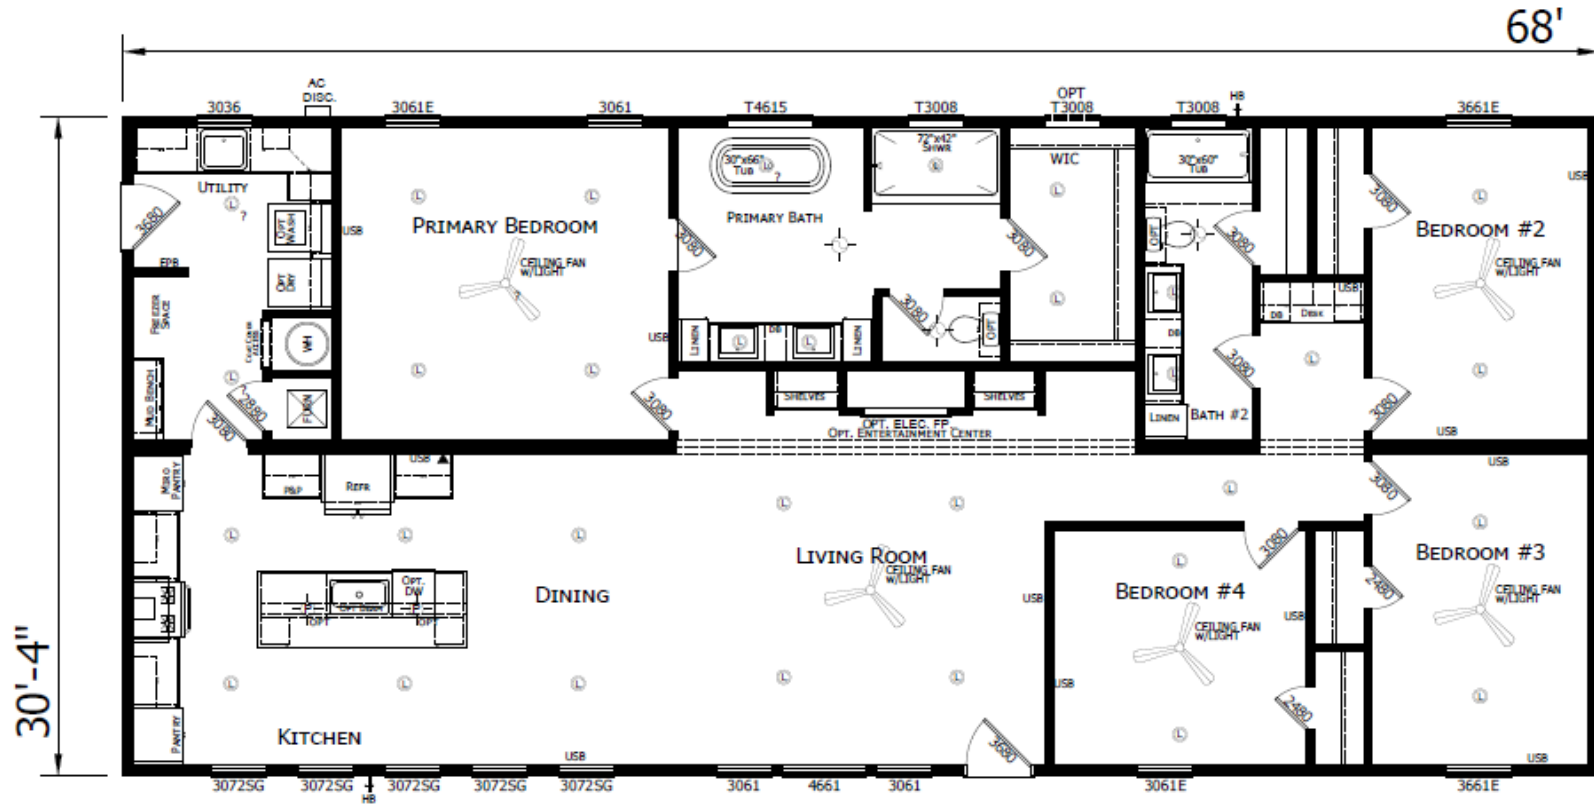

Solis

Innovation Series - Multi Section

2,063 SQ. FT. (Approximate) 4 Bedroom, 2 Bath

Last Updated: 4-9-26

CHAMPION HOMES CENTER
 3401 W. Corsicana Hwy
 Athens, Texas 75751

FactoryExpoDirect.net | 1-800-218-5309