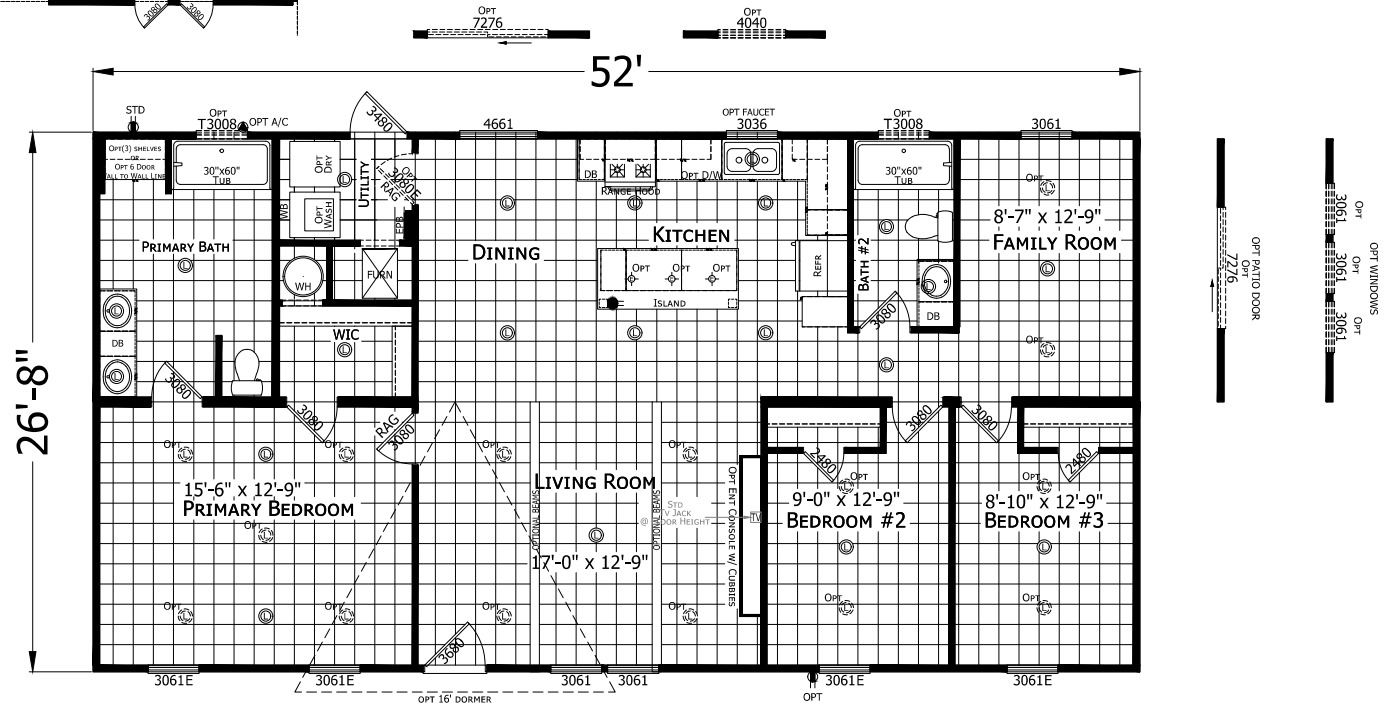

Somerton

Redman Classic Series - Multi Section

1,387 SQ. FT. (Approximate) 3 Bedroom, 2 Bath

Last Updated: 11-7-25

CHAMPION HOMES CENTER
3401 W. Corsicana Hwy
Athens, TX 75751

FactoryExpoDirect.net | 1-800-218-5309