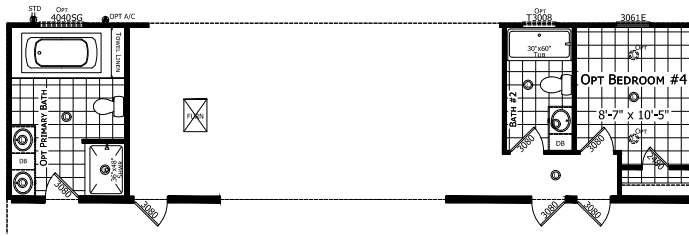

Somerton

Redman Classic Series - Multi Section

1,387 SQ. FT. (Approximate) 3 Bedroom, 2 Bath

Last Updated: 11-7-25

CHAMPION HOMES CENTER
3401 W. Corsicana Hwy
Athens, TX 75751

FactoryExpoDirect.net | 1-800-218-5309