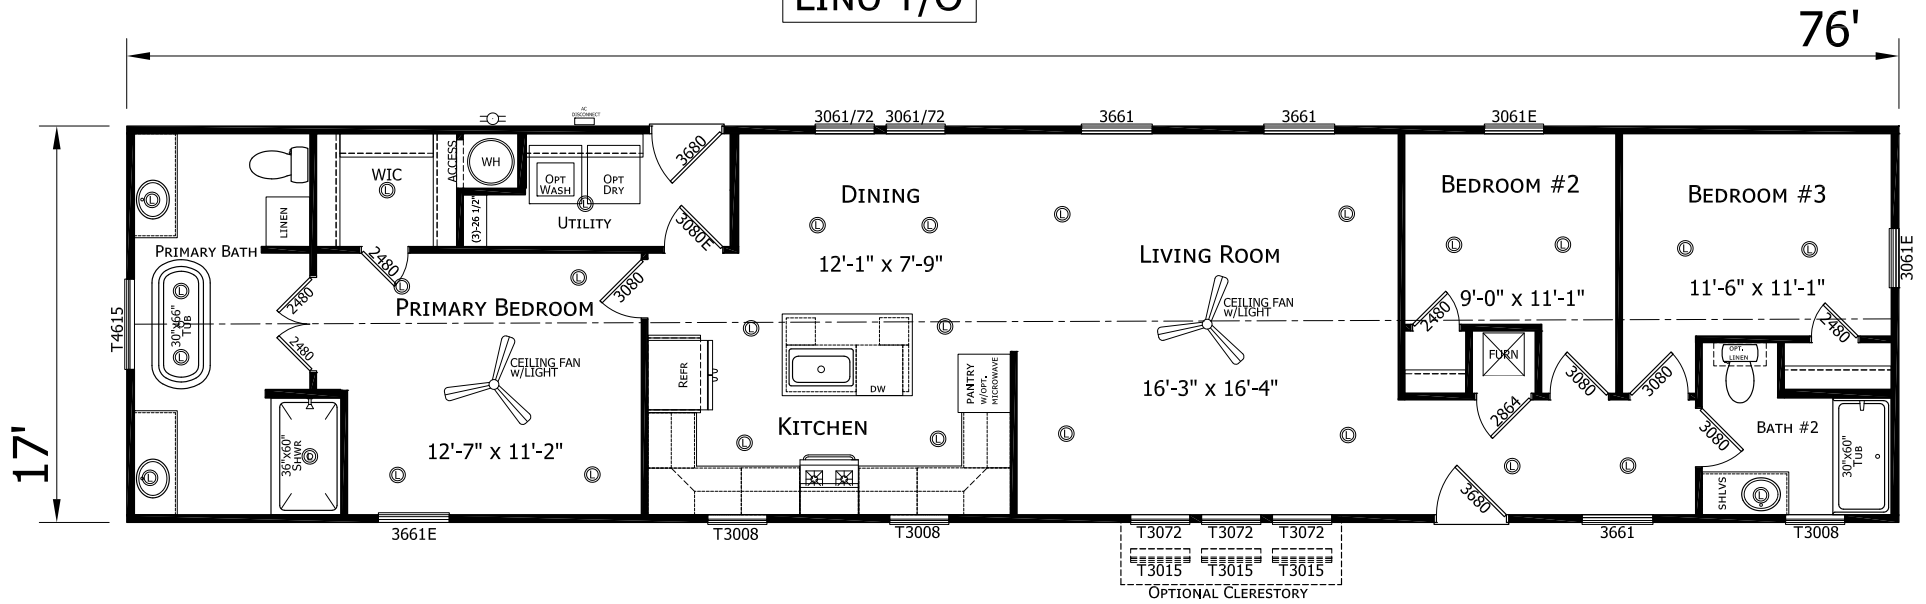

# Thicket

Welcome Series

1,292 SQ. FT. (Approximate) 3 Bedroom, 2 Bath

Last Updated: 6-5-26

NOTE:  
LINO T/O

**CHAMPION HOMES CENTER**  
3401 W. Corsicana Hwy  
Athens, Texas 75751

**FactoryExpoDirect.net | 1-800-218-5309**