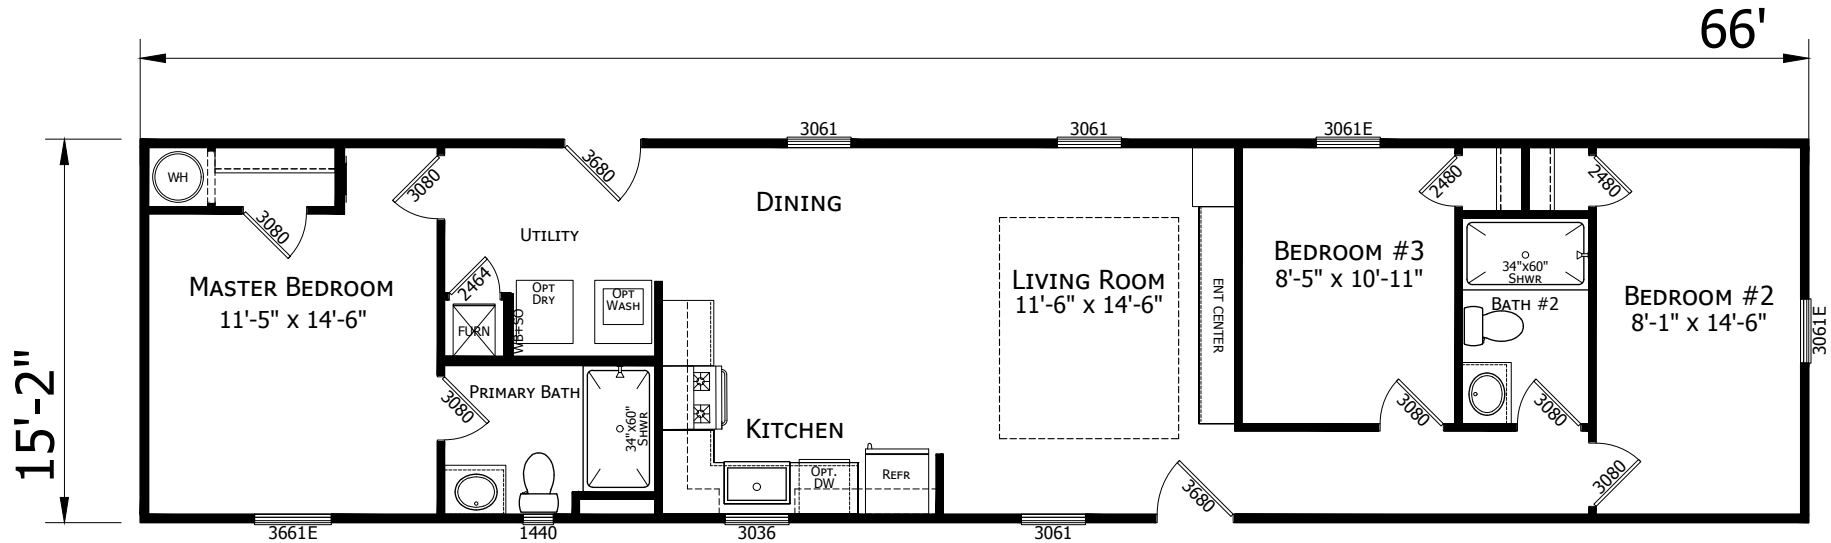

Timblin

Ascend Series

1,001 SQ. FT. (Approximate) 3 Bedroom, 2 Bath

Last Updated: 10-30-24

CHAMPION HOMES CENTER
3401 W. Corsicana Hwy
Athens, TX 75751

FactoryExpoDirect.net | 1-800-218-5309

IMPORTANT: Champion Homes reserves the right to modify, cancel or substitute products or features of this event at any time without prior notice or obligation. Pictures and other promotional materials are representative and may depict or contain floor plans, square footages, elevations, options, upgrades, extra design features, decorations, floor coverings, specialty light fixtures, custom paint and wall coverings, window treatments, landscaping, sound and alarm systems, furnishings, appliances, and other designer/decorator features and amenities that are not included as part of the home and/or may not be available at all locations. Home, pricing and community information is subject to change, and homes to prior sale, at any time without notice or obligation. ©2020 Champion Homes. All rights reserved.