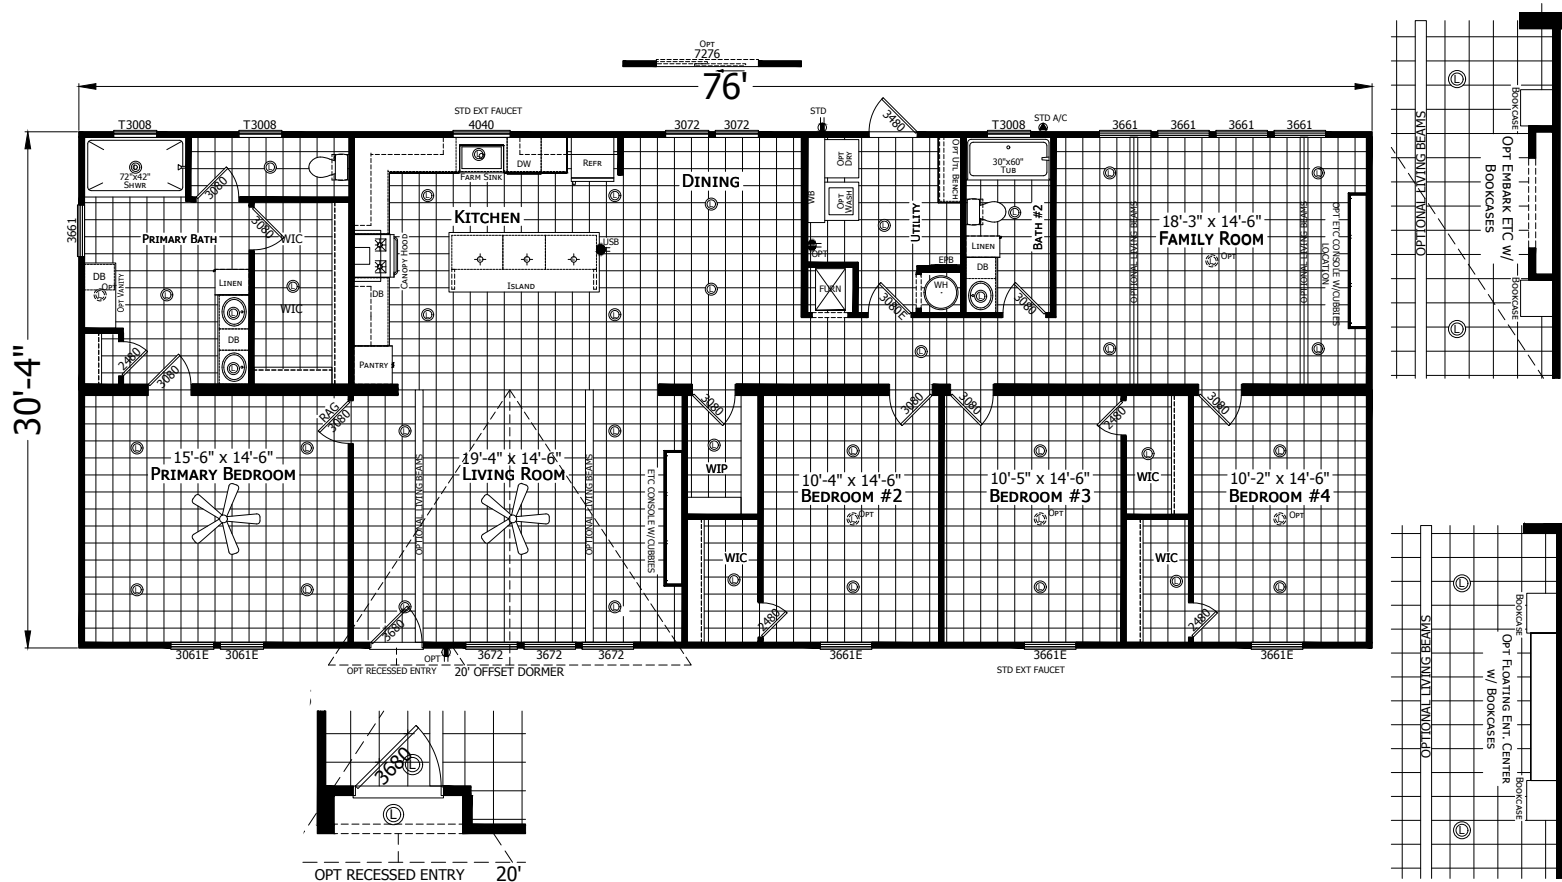

Tira

Homestead Series - Multi-Section

2,305 SQ. FT. (Approximate) 4 Bedroom, 2 Bath

Last Updated: 10-15-25

CHAMPION HOMES CENTER
3401 W. Corsicana Hwy
Athens, TX 75751

FactoryExpoDirect.net | 1-800-218-5309