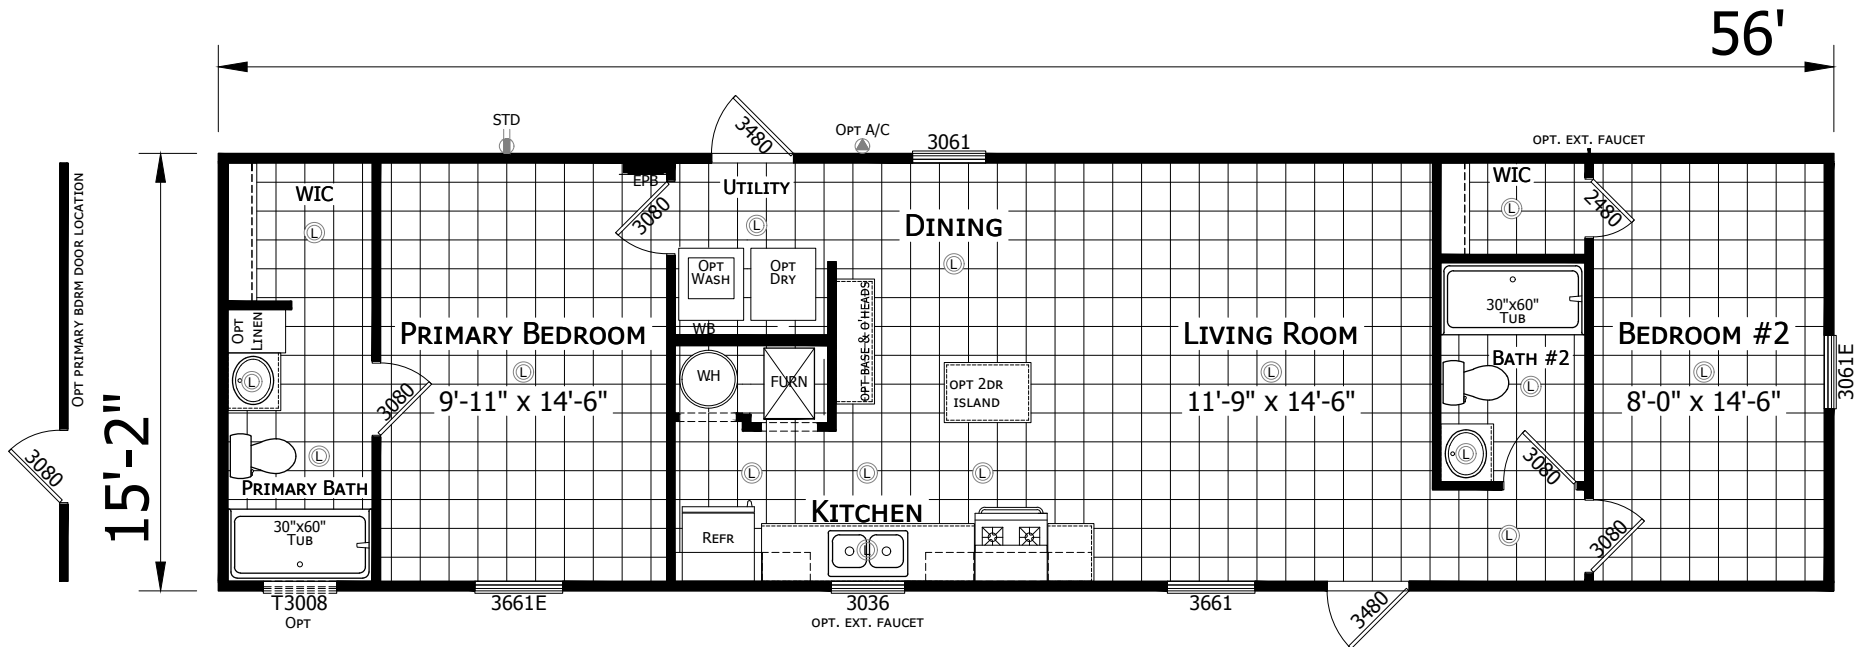

Tisbury

Redman Classic Series - Single Section

849 SQ. FT. (Approximate) 2 Bedroom, 2 Bath

Last Updated: 10-30-24

CHAMPION HOMES CENTER
 3401 W. Corsicana Hwy
 Athens, Texas 75751

FactoryExpoDirect.net | 1-800-218-5309