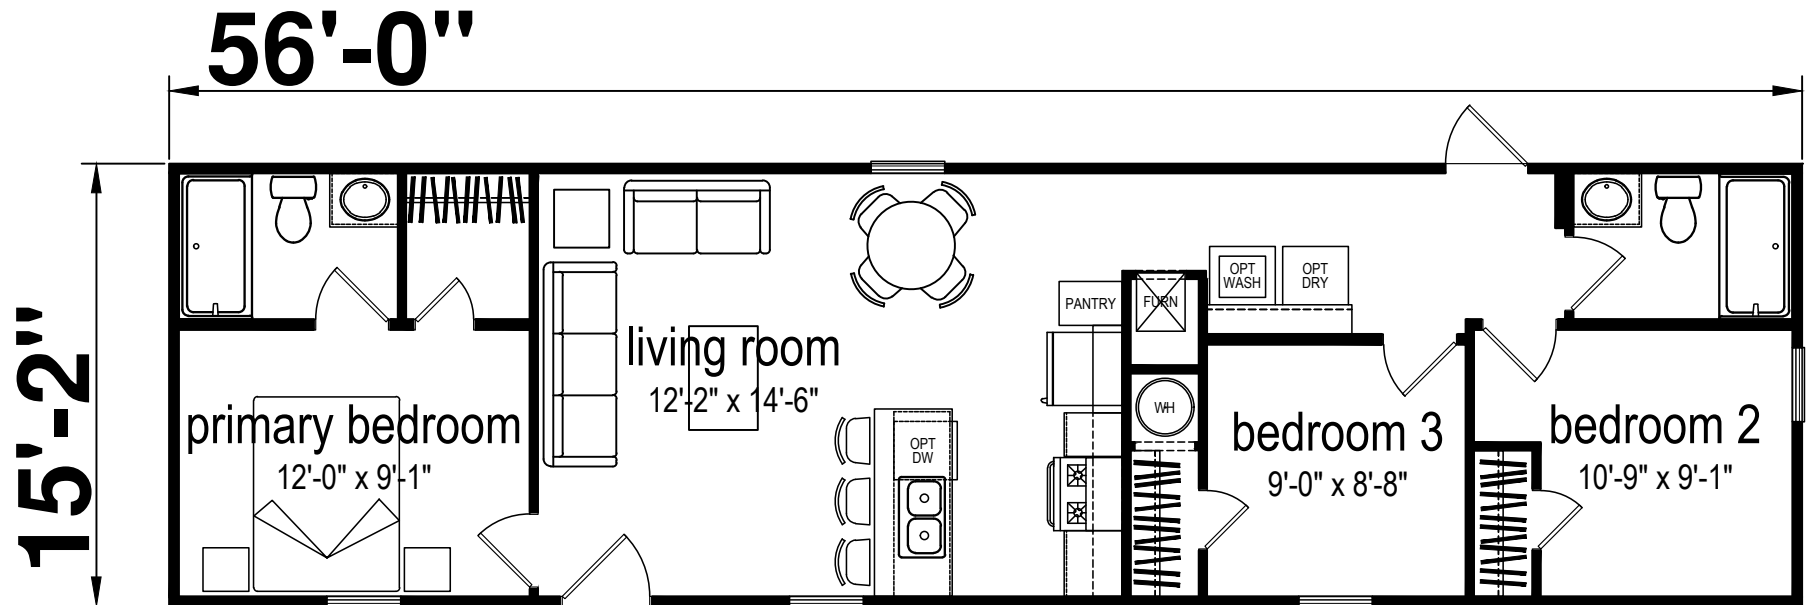

Walterboro

Prime Series

850 SQ. FT. (Approximate) 3 Bedroom, 2 Bath

CHAMPION[®]
HOMES CENTER

Last Updated: 5-2-23

CHAMPION HOMES CENTER
3401 W. Corsicana Hwy
Athens, Texas 75751

FactoryExpoDirect.net | 1-800-218-5309