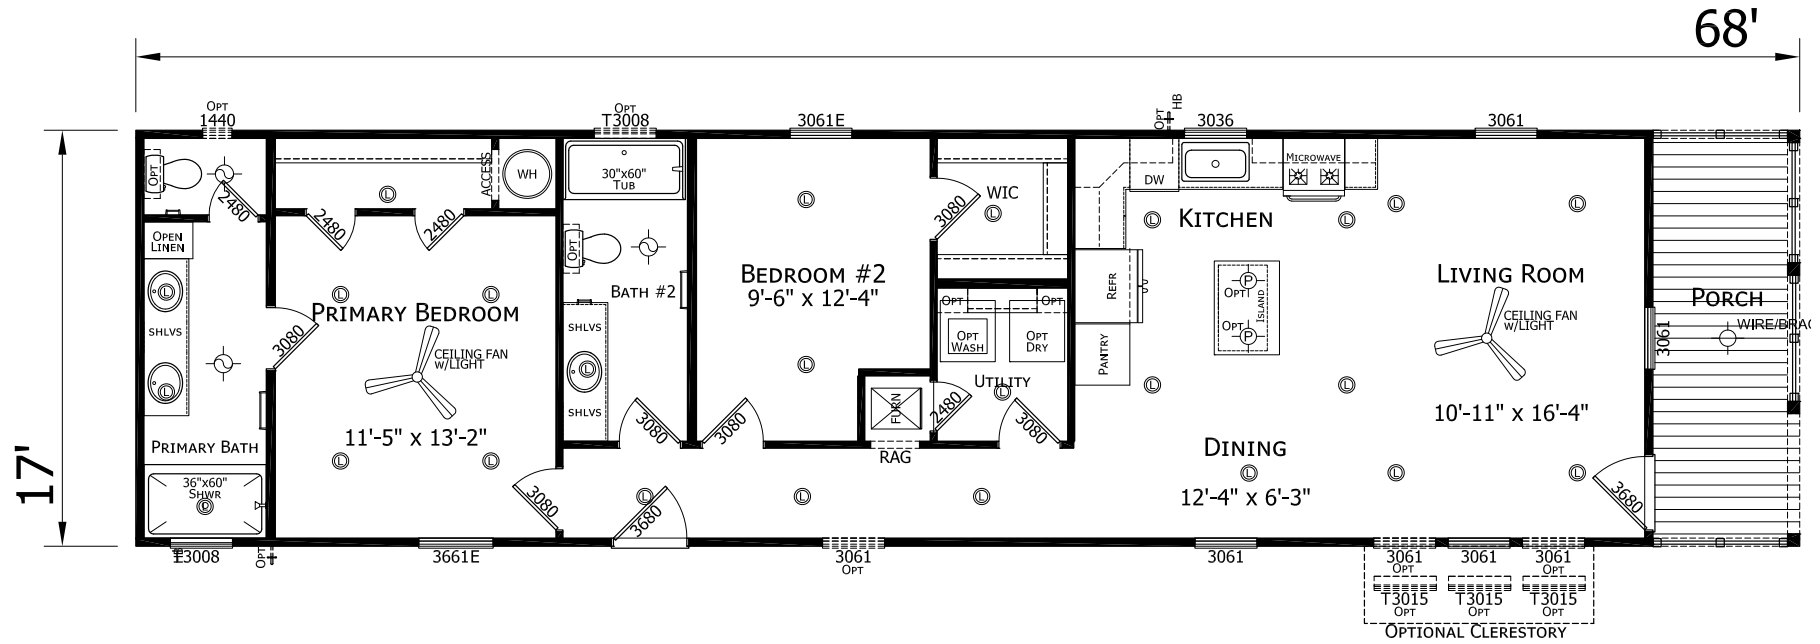

# Warren

Welcome Series

1,156 SQ. FT. (Approximate) 2 Bedroom, 2 Bath

Last Updated: 6-5-26

\*\*\*LINO T/O\*\*\*

FRONT ELEVATION

**CHAMPION HOMES CENTER**  
 3401 W. Corsicana Hwy  
 Athens, Texas 75751

**FactoryExpoDirect.net | 1-800-218-5309**