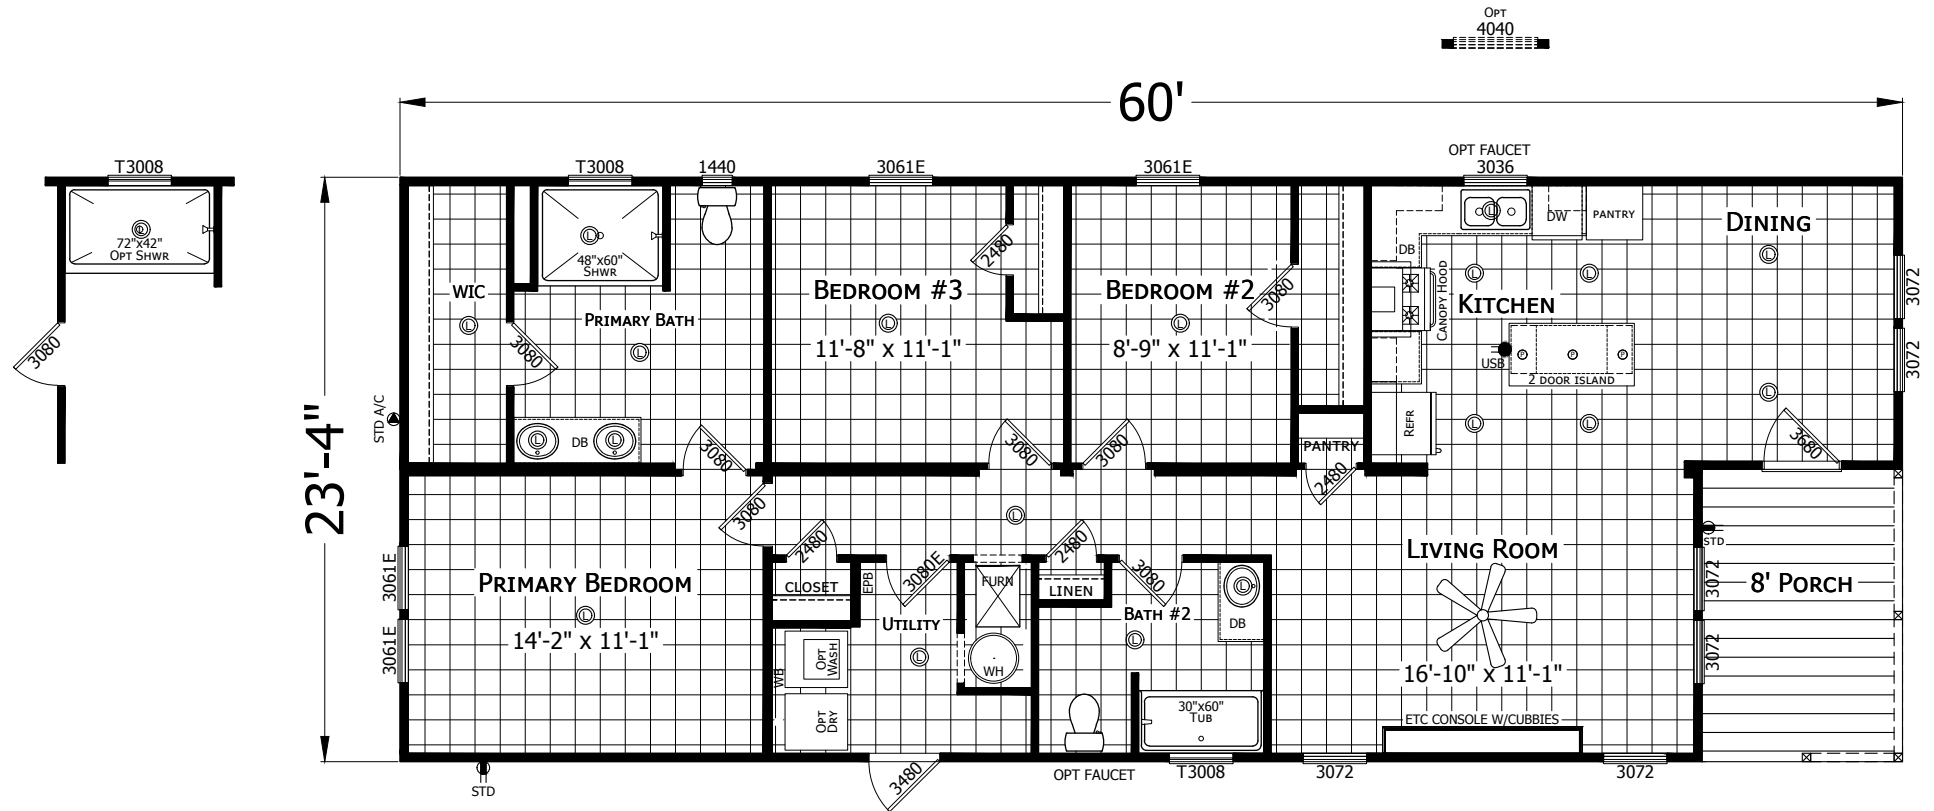

Wilbur

Redman New Moon Series - Multi-Section

1,400 SQ. FT. (Approximate) 3 Bedroom, 2 Bath

Last Updated: 7-17-24

CHAMPION HOMES CENTER
3401 W. Corsicana Hwy
Athens, TX 75751

FactoryExpoDirect.net | 1-800-218-5309