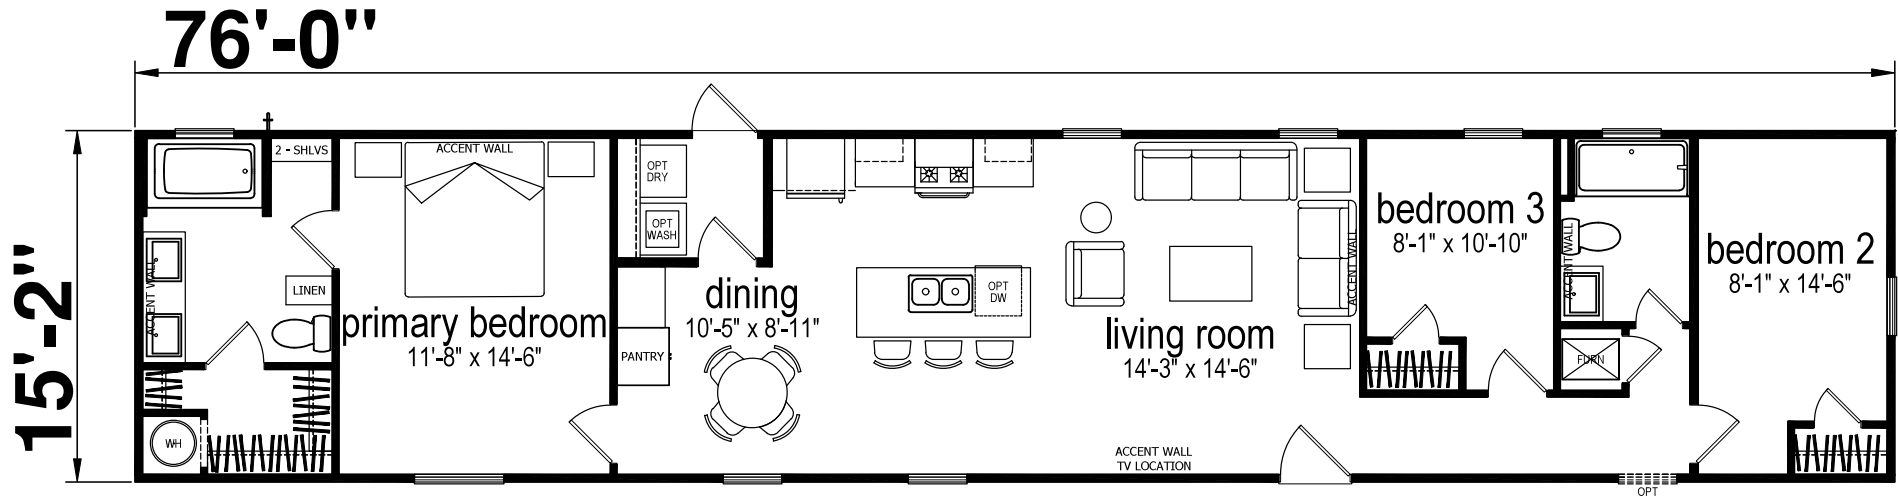

Willett

Embrace Series

1,153 SQ. FT. (Approximate) 3 Bedroom, 2 Bath

Last Updated: 6-6-25

CHAMPION HOMES CENTER
3401 W. Corsicana Hwy
Athens, TX 75751

FactoryExpoDirect.net | 1-800-218-5309

IMPORTANT: Champion Homes reserves the right to modify, cancel or substitute products or features of this event at any time without prior notice or obligation. Pictures and other promotional materials are representative and may depict or contain floor plans, square footages, elevations, options, upgrades, extra design features, decorations, floor coverings, specialty light fixtures, custom paint and wall coverings, window treatments, landscaping, sound and alarm systems, furnishings, appliances, and other designer/decorator features and amenities that are not included as part of the home and/or may not be available at all locations. Home, pricing and community information is subject to change, and homes to prior sale, at any time without notice or obligation. ©2020 Champion Homes. All rights reserved.